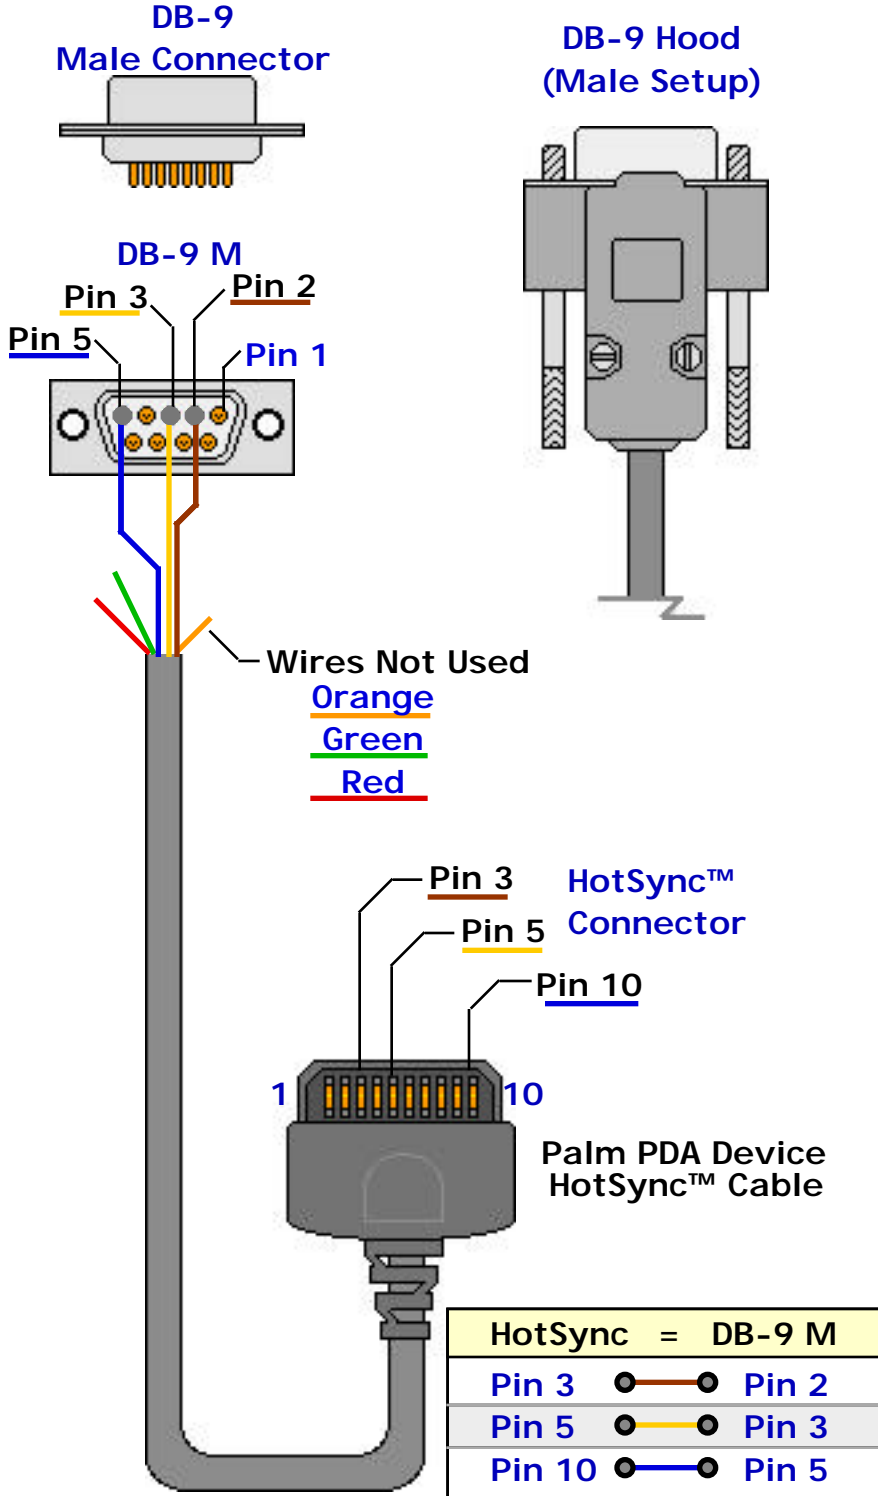

# Palm PDA & Macintosh to SV203 Interface Cable

## Palm PDA Device Cable to SV203 Interface