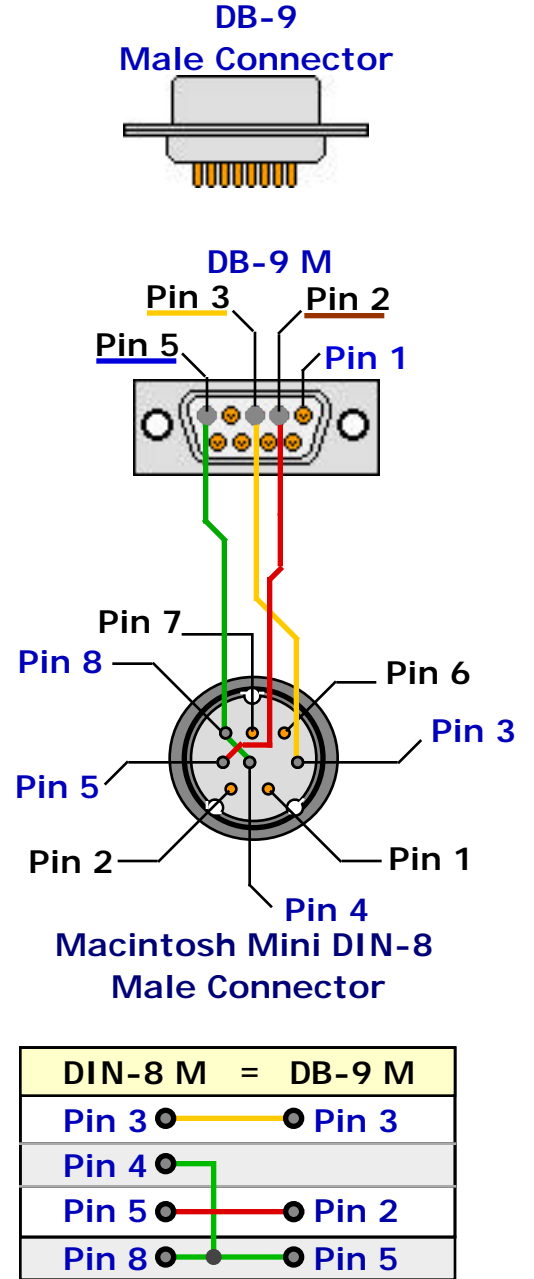

Macintosh Cable to SV203 Interface

Copyright © 2001 R. Van Deest
All Rights Reserved

Blue Point Engineering
www.BPEsolutions.com

Web Site: www.bpesolutions.com/gadgets.ws/gadgetsmm.html
E-Mail: vandeest@idcomm.com