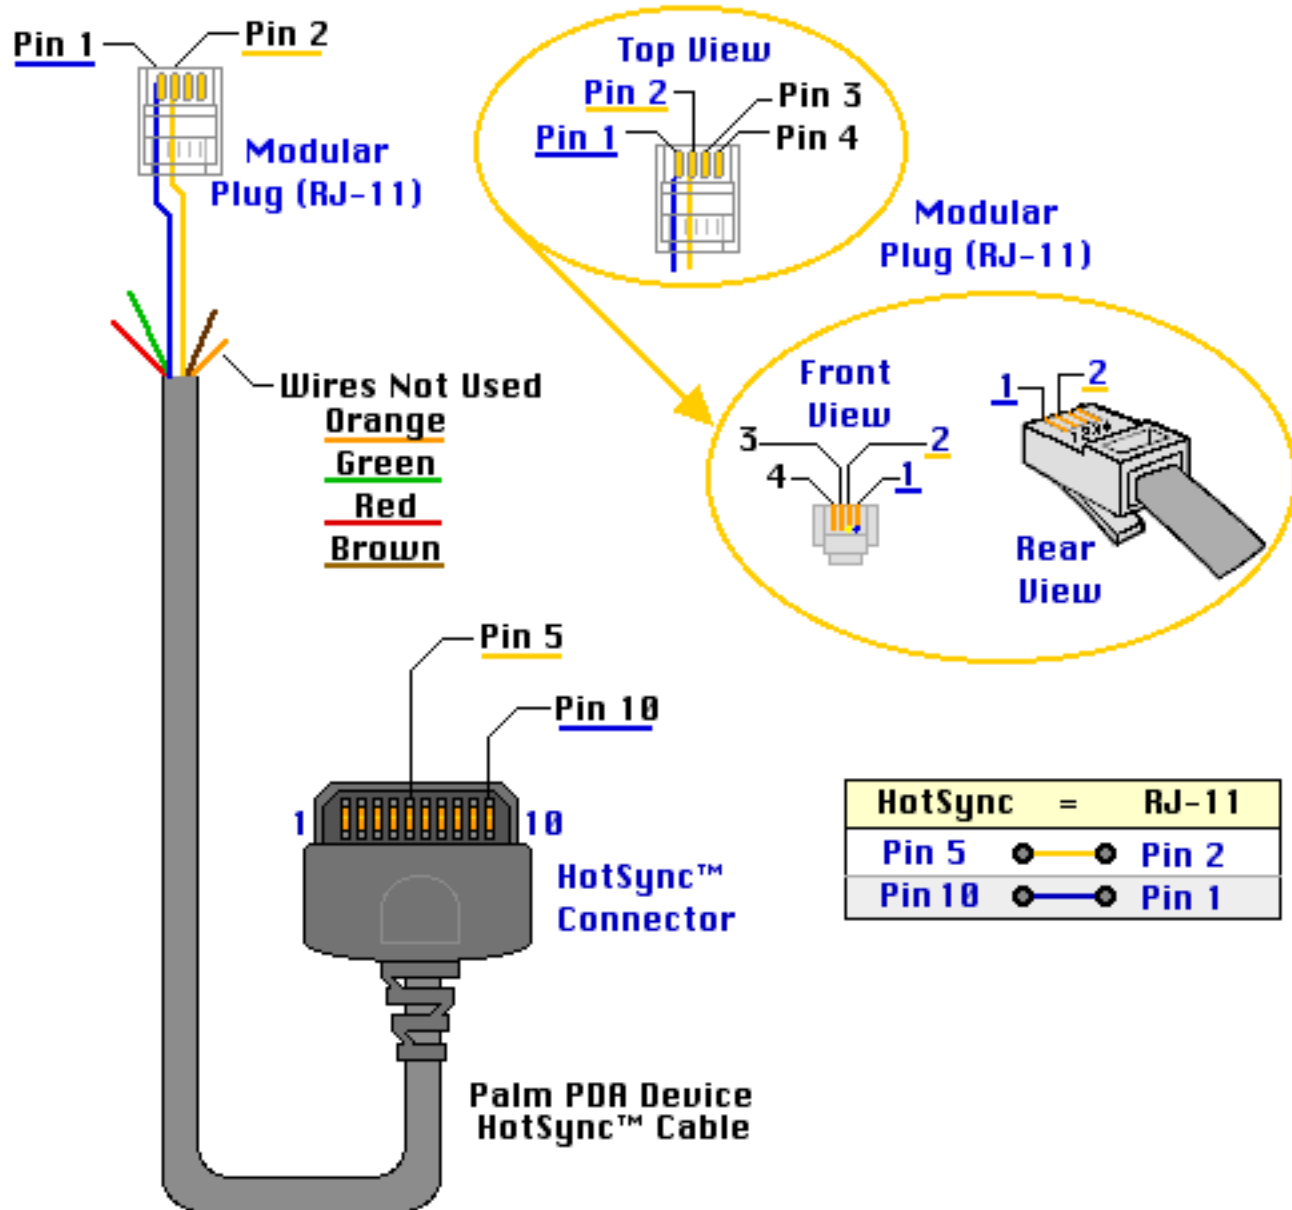

# Palm PDA Device Cable to Mini SSC II Interface

Copyright © 2001 R. Van Deest  
All Rights Reserved

Blue Point Engineering  
www.BPEsolutions.com

Web Site: [www.bpesolutions.com/gadgets.ws/gadgetsmm.html](http://www.bpesolutions.com/gadgets.ws/gadgetsmm.html)  
E-Mail: [vandeest@idcomm.com](mailto:vandeest@idcomm.com)

# Palm PDA Device Cable to Mini SSC II Interface

Copyright © 2001 R. Van Deest  
All Rights Reserved

Blue Point Engineering  
[www.BPEolutions.com](http://www.BPEolutions.com)