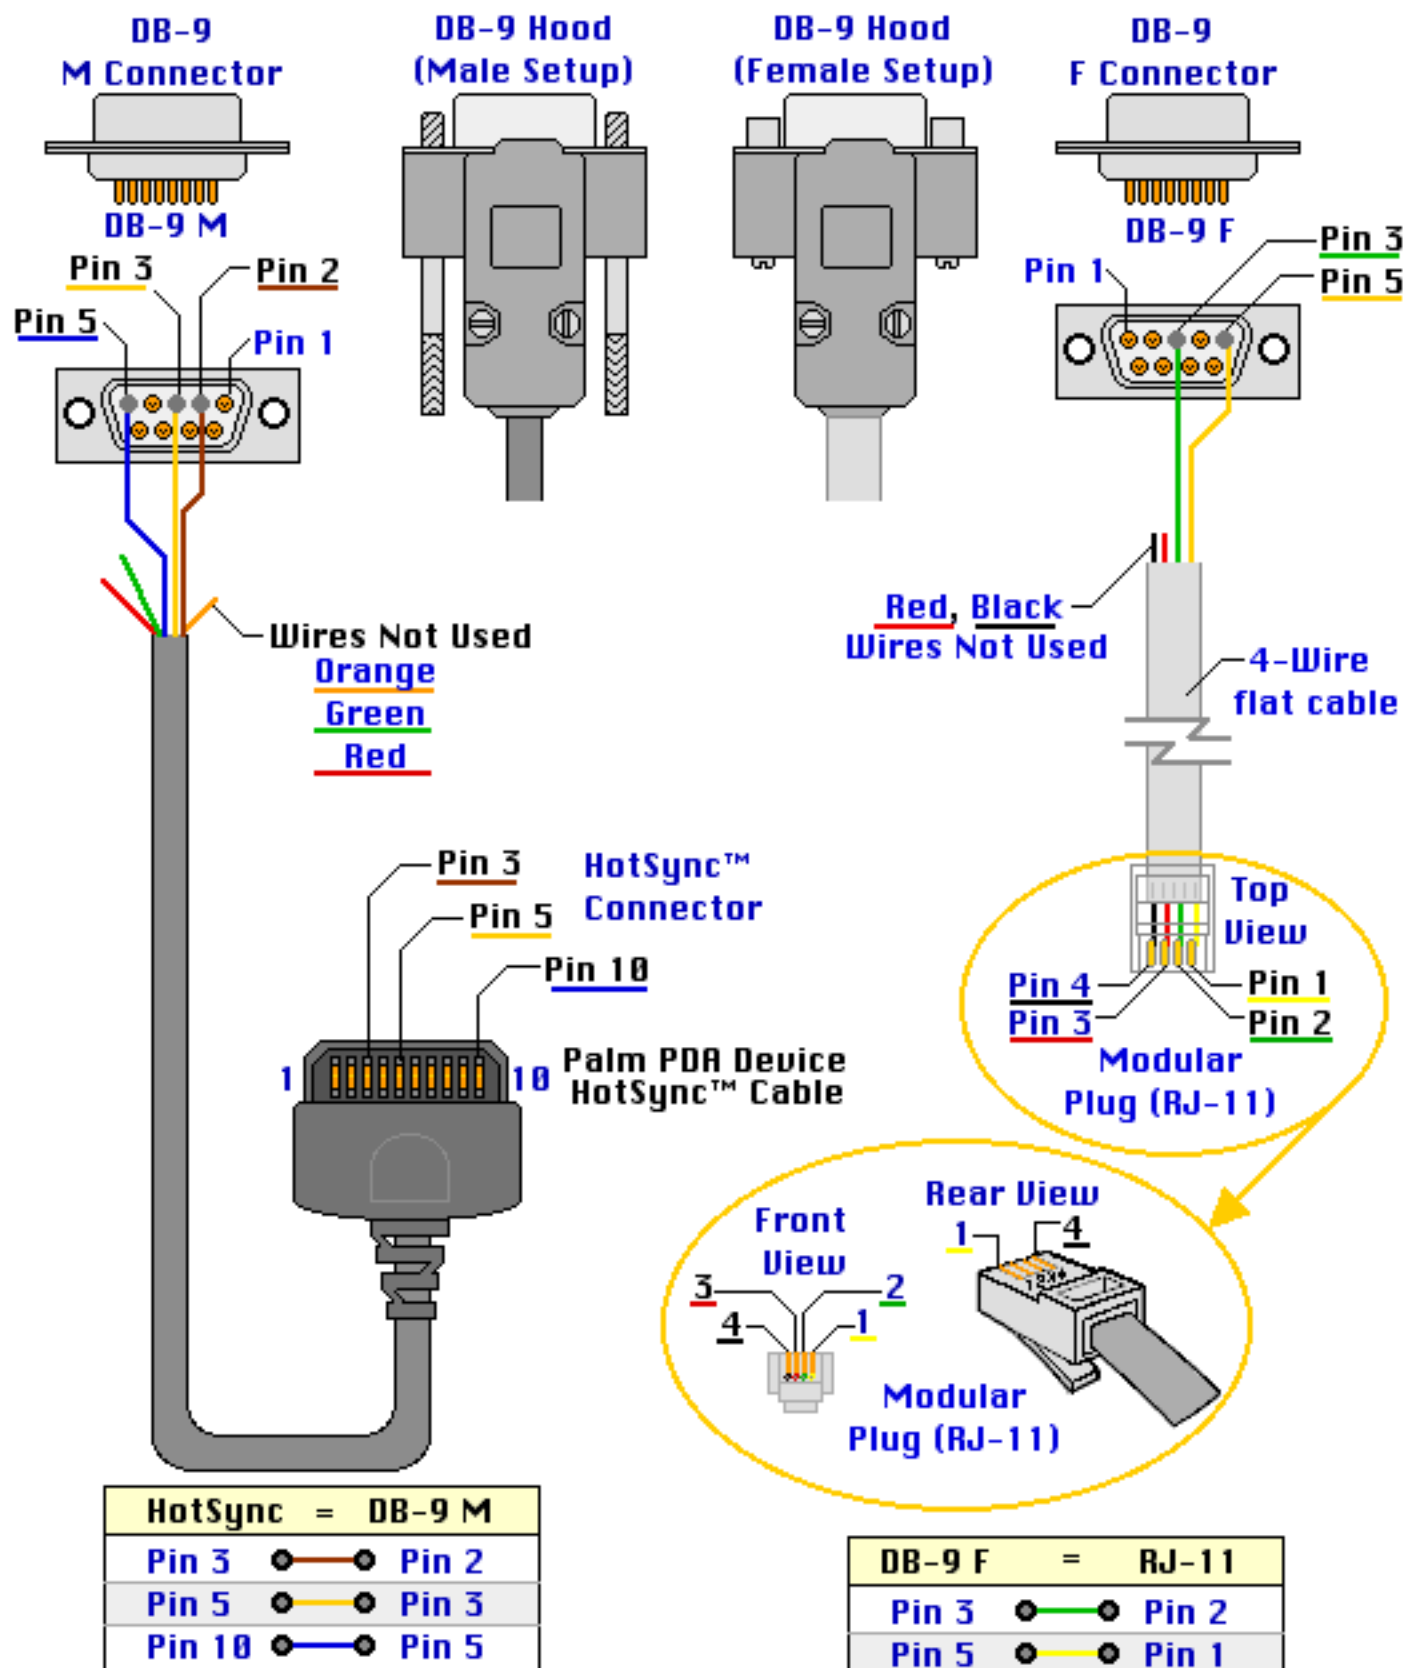

# Palm PDA Device Cable to Mini SSC II Interface

Copyright © 2001 R. Van Deest  
All Rights Reserved

Blue Point Engineering  
www.BPEsolutions.com

Web Site: [www.bpesolutions.com/gadgets.ws/gadgetsmm.html](http://www.bpesolutions.com/gadgets.ws/gadgetsmm.html)  
E-Mail: [vandeest@idcomm.com](mailto:vandeest@idcomm.com)

# Palm PDA Device Cable to Mini SSC II Interface

Copyright © 2001 R. Van Deest  
All Rights Reserved

Blue Point Engineering  
[www.BPEolutions.com](http://www.BPEolutions.com)