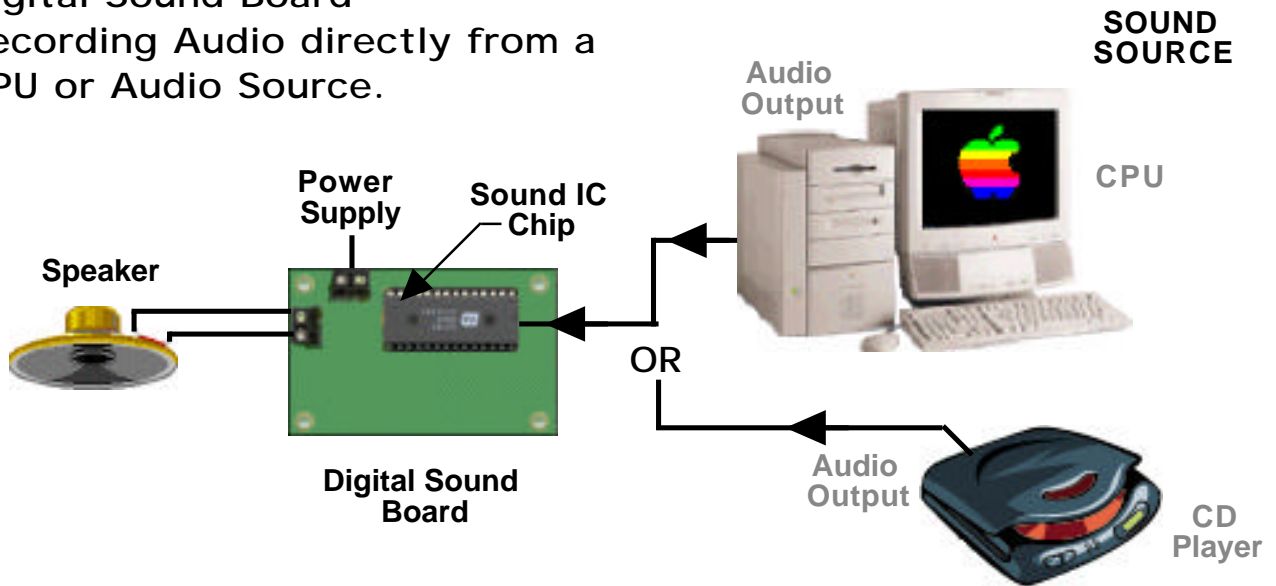

Digital Sound Board -
Recording Audio directly from a
CPU or Audio Source.

Digital Sound Board -
Audio Playback

Puppet Plus Controller
and Digital Sound Board
(Sound and Motion)

Digital Sound Board - Audio Playback With AutoTalk Controller Board

Haunted Application

Talking Skull

Sound Amp

AutoTalk Controller Board

Power Supply

Sound IC Chip

Digital Sound Board

Push Buttons (Momentary)

OR

Sensor

Talking Pumpkin

OR

Digital Sound Board - Sound Effects

Speaker

Power Supply

Sound IC Chip