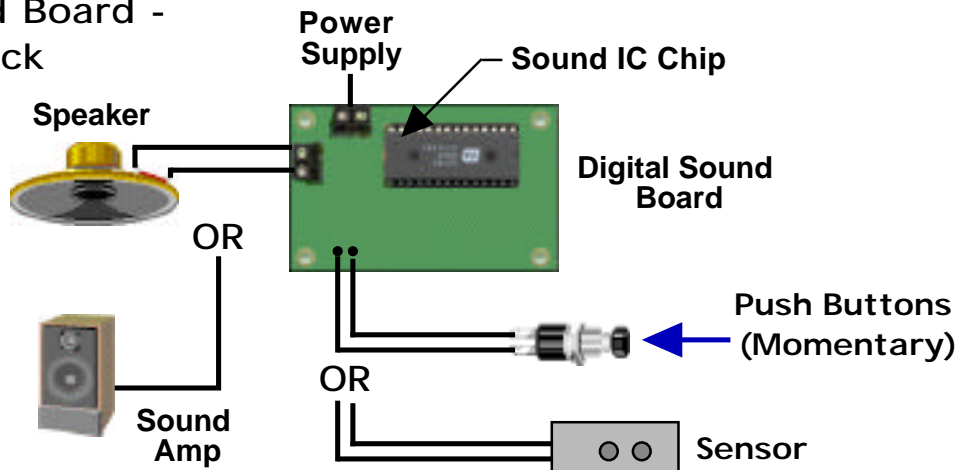

Digital Sound Board -
Recording Audio directly from a
CPU or Audio Source.

Digital Sound Board -
Audio Playback

Puppet Plus Controller
and Digital Sound Board
(Sound and Motion)

Digital Sound Board - Audio Playback With AutoTalk Controller Board

Haunted Application

Talking Skull

Sound Amp

AutoTalk Controller Board

Power Supply

Sound IC Chip

Digital Sound Board

Push Buttons (Momentary)

OR

Sensor

Talking Pumpkin

OR

Digital Sound Board - Sound Effects

Speaker

Power Supply

Sound IC Chip