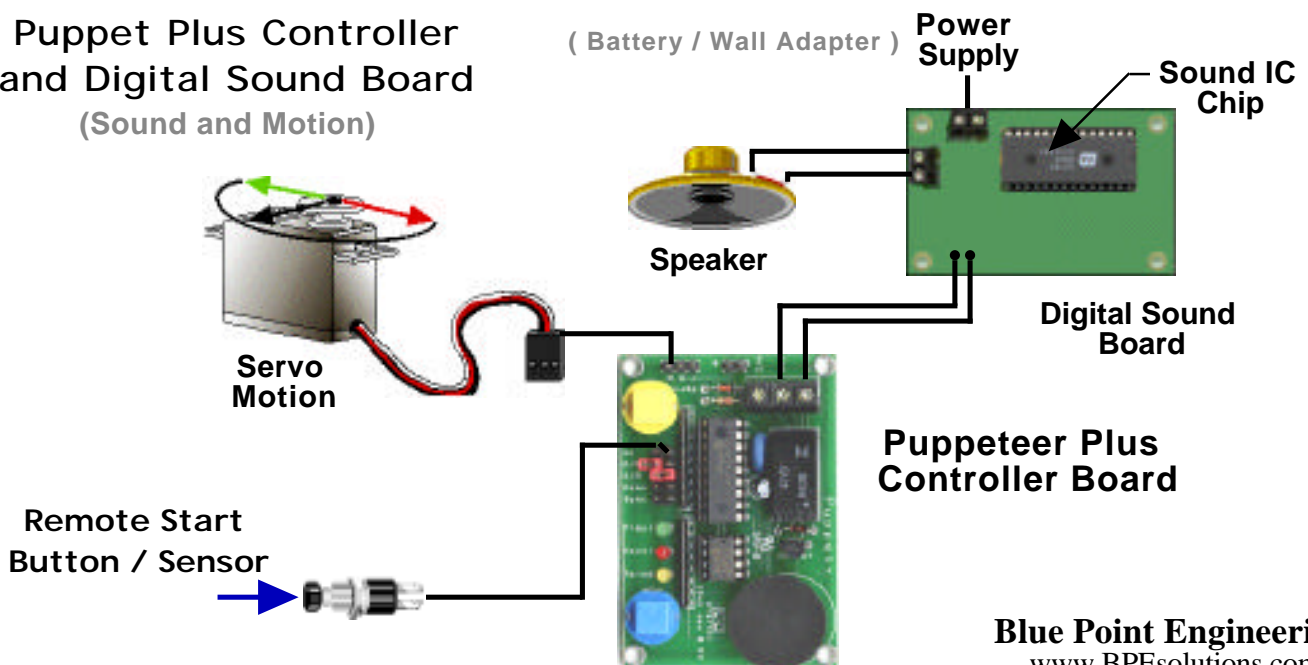

Digital Sound Board -
Recording Audio directly from a
CPU or Audio Source.

Digital Sound Board -
Audio Playback

Puppet Plus Controller
and Digital Sound Board
(Sound and Motion)

Digital Sound Board - Audio Playback With AutoTalk Controller Board

Haunted Application

Talking Skull

Sound Amp

AutoTalk Controller Board

Power Supply

Sound IC Chip

Digital Sound Board

Push Buttons (Momentary)

OR

Sensor

Talking Pumpkin

OR

Digital Sound Board - Sound Effects

Speaker

Power Supply

Sound IC Chip