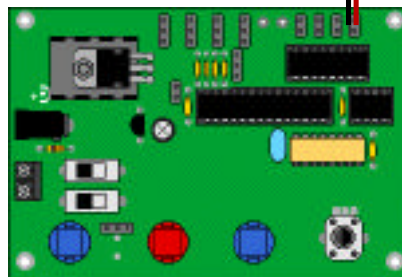

Control Example Electrical Pneumatic Valve

Blue Point Engineering

www.BPEsolutions.com

Phone (303) 651-3794

Animate Board

OR

Wizard- I Board

5Vdc Input

OR

Power Supply
5Vdc Output