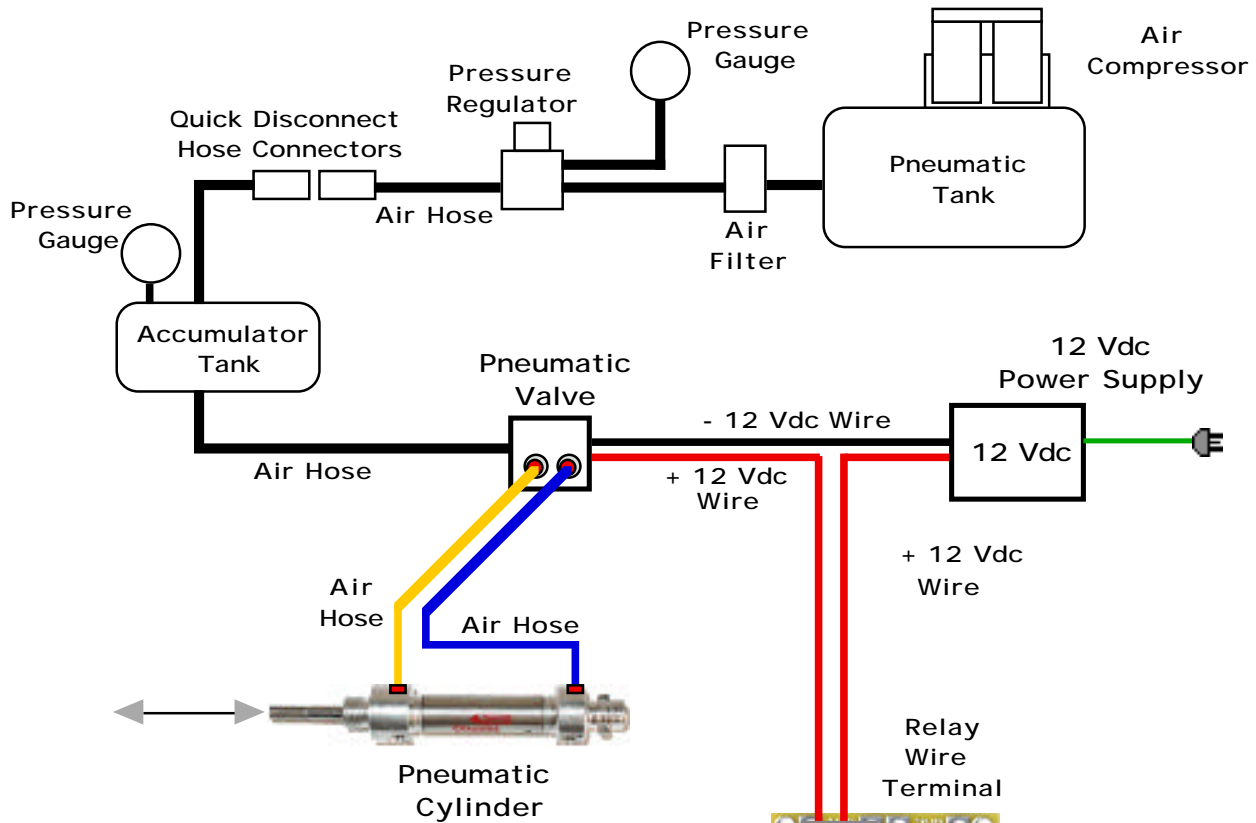

Control Example Electrical Pneumatic Valve

Blue Point Engineering

www.BPEsolutions.com

Phone (303) 651-3794

Animate Board

OR

Wizard- I Board

5Vdc Input

OR

Power Supply
5Vdc Output