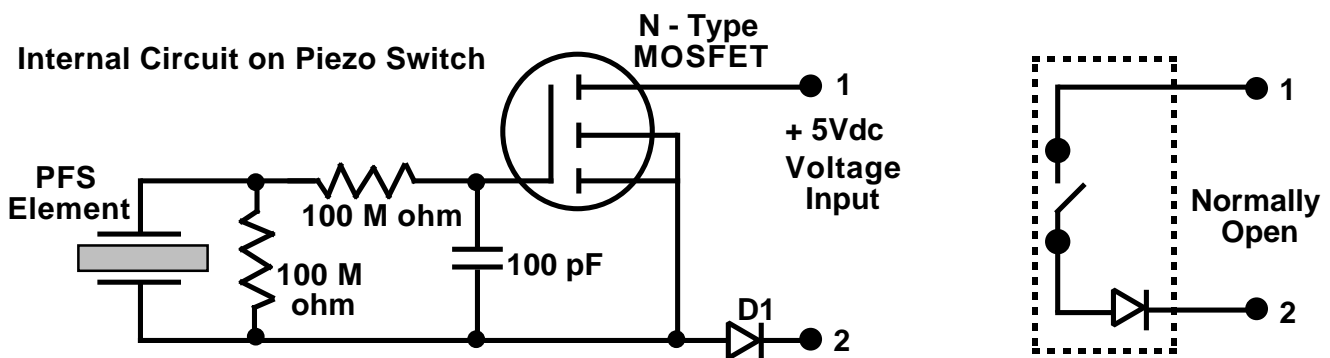

Piezoelectric Film Switch Sensor

Controller

Copyright © 2004 Blue Point Engineering, All Rights Reserved

Custom Equipment, Unique Electronic Products

Blue Point Engineering

Phone (303) 651-3794
www.BPEsolutions.com