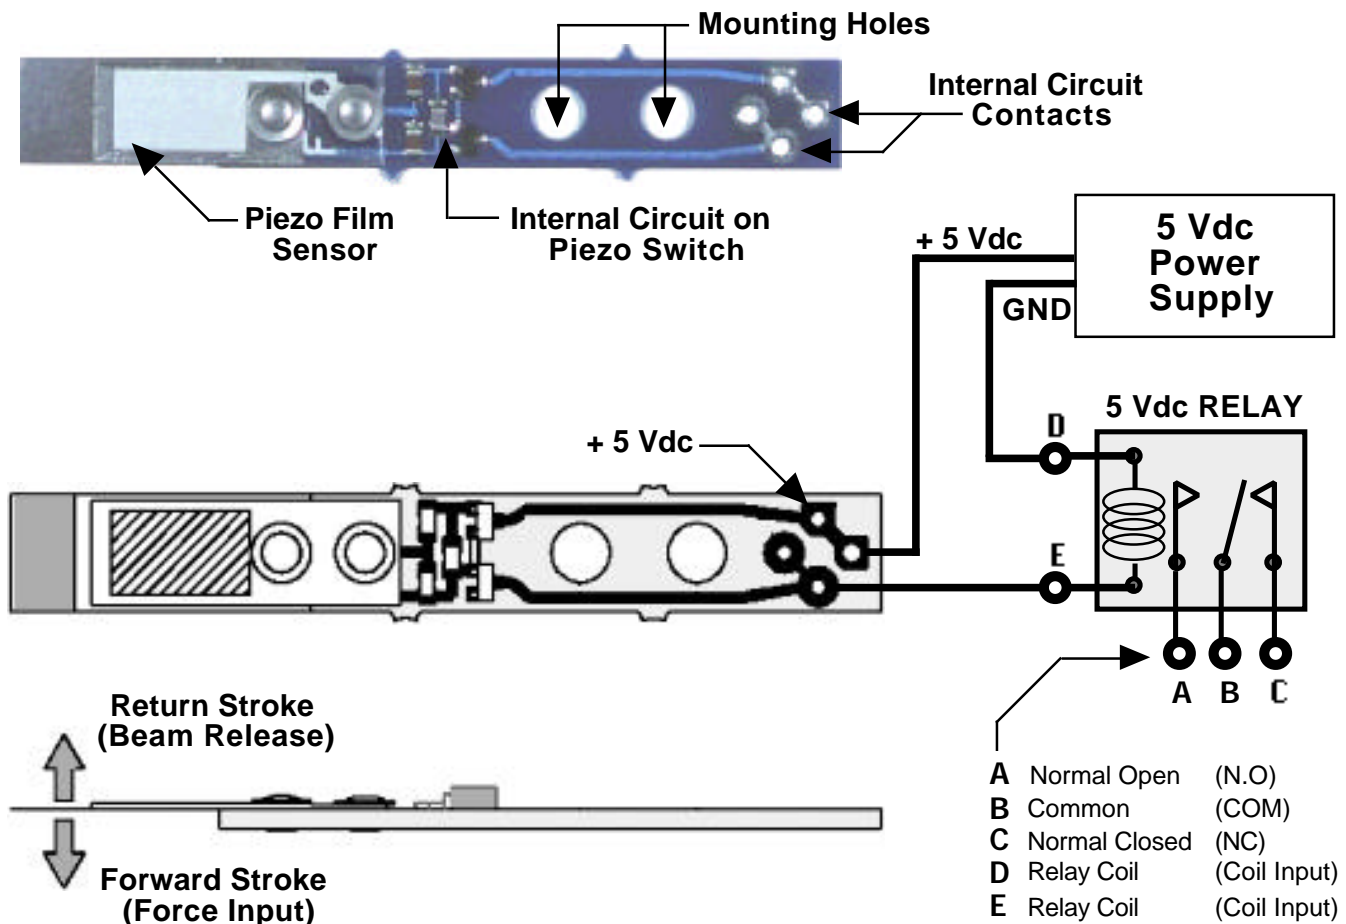

Piezoelectric Film Switch Sensor

Controller

Copyright © 2004 Blue Point Engineering, All Rights Reserved

Custom Equipment, Unique Electronic Products

Blue Point Engineering

Phone (303) 651-3794
www.BPEsolutions.com