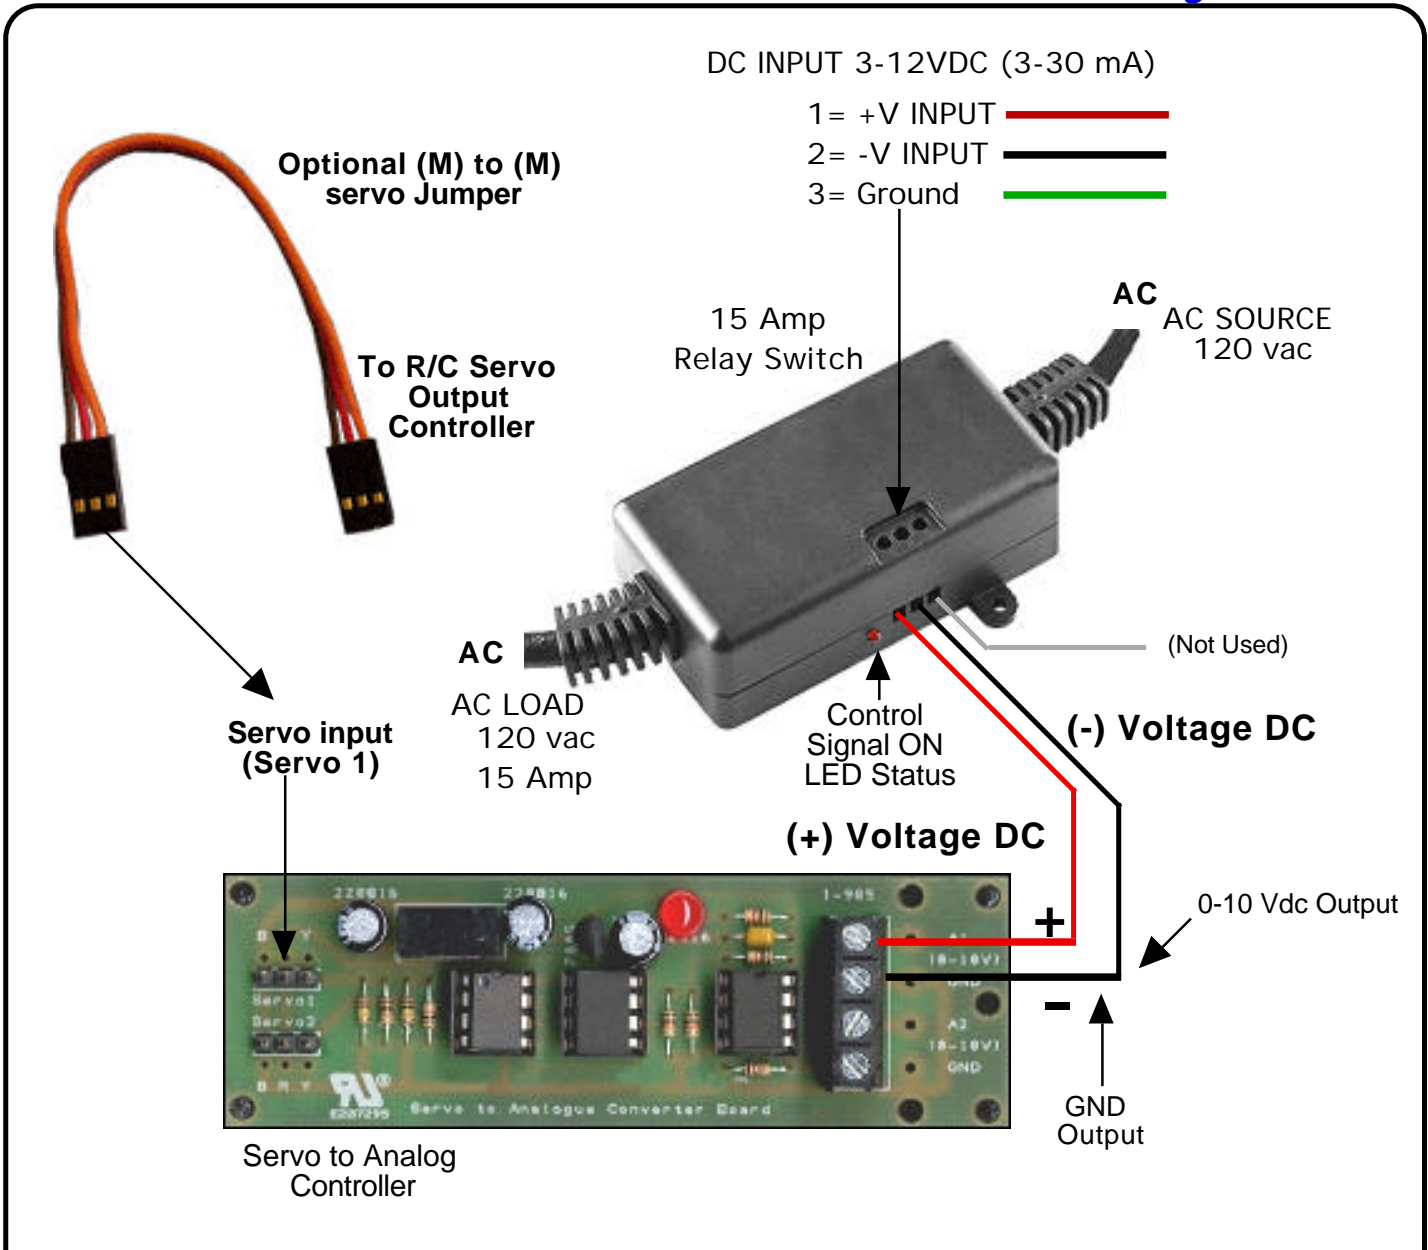

Servo - Analog to Light Dimmer Control

R/C Servo Controller AC Power Relay

Caution: AC Voltage

Use caution when working with AC Voltage. Touching or incorrectly wiring these circuit could cause serious personal injury or damage to equipment.

Copyright © 2016 Blue Point Engineering, All Rights Reserved

R/C Servo Controller AC Power Relay

Servo Wire Connection

Copyright © 2016 Blue Point Engineering, All Rights Reserved

R/C-Servo PWM to Analog Converter Module Application