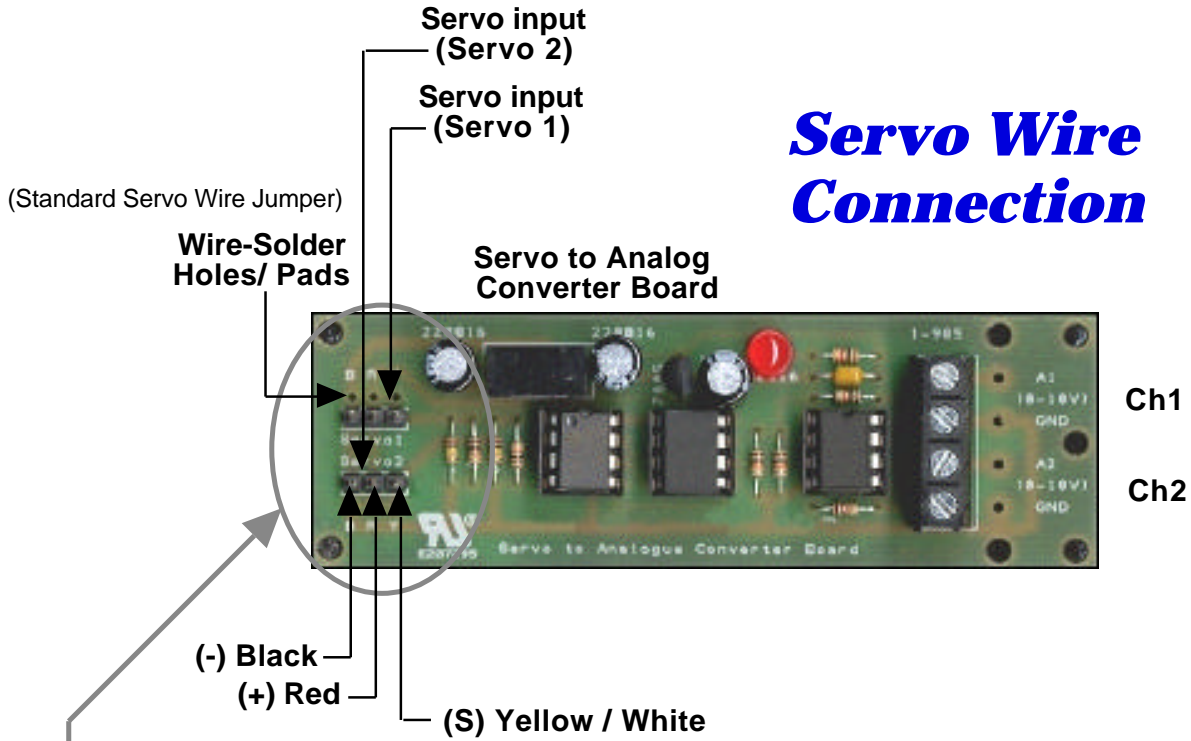

Servo - Analog to Light Dimmer Control

R/C Servo Controller AC Power Relay

Caution: AC Voltage

Use caution when working with AC Voltage. Touching or incorrectly wiring these circuit could cause serious personal injury or damage to equipment.

Copyright © 2016 Blue Point Engineering, All Rights Reserved

R/C Servo Controller AC Power Relay

Servo Wire Connection

Copyright © 2016 Blue Point Engineering, All Rights Reserved

R/C-Servo PWM to Analog Converter Module Application