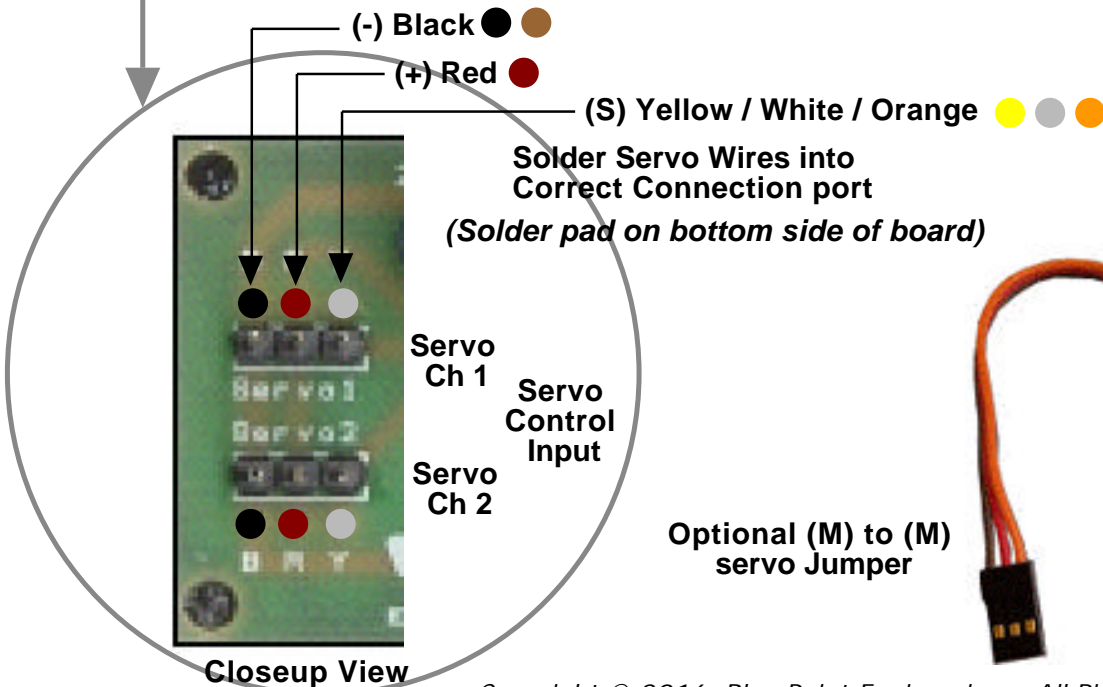

Servo - Analog to Light Dimmer Control

R/C Servo Controller AC Power Relay

Caution: AC Voltage

Use caution when working with AC Voltage. Touching or incorrectly wiring these circuit could cause serious personal injury or damage to equipment.

Copyright © 2016 Blue Point Engineering, All Rights Reserved

R/C Servo Controller AC Power Relay

Servo Wire Connection

Copyright © 2016 Blue Point Engineering, All Rights Reserved

R/C-Servo PWM to Analog Converter Module Application