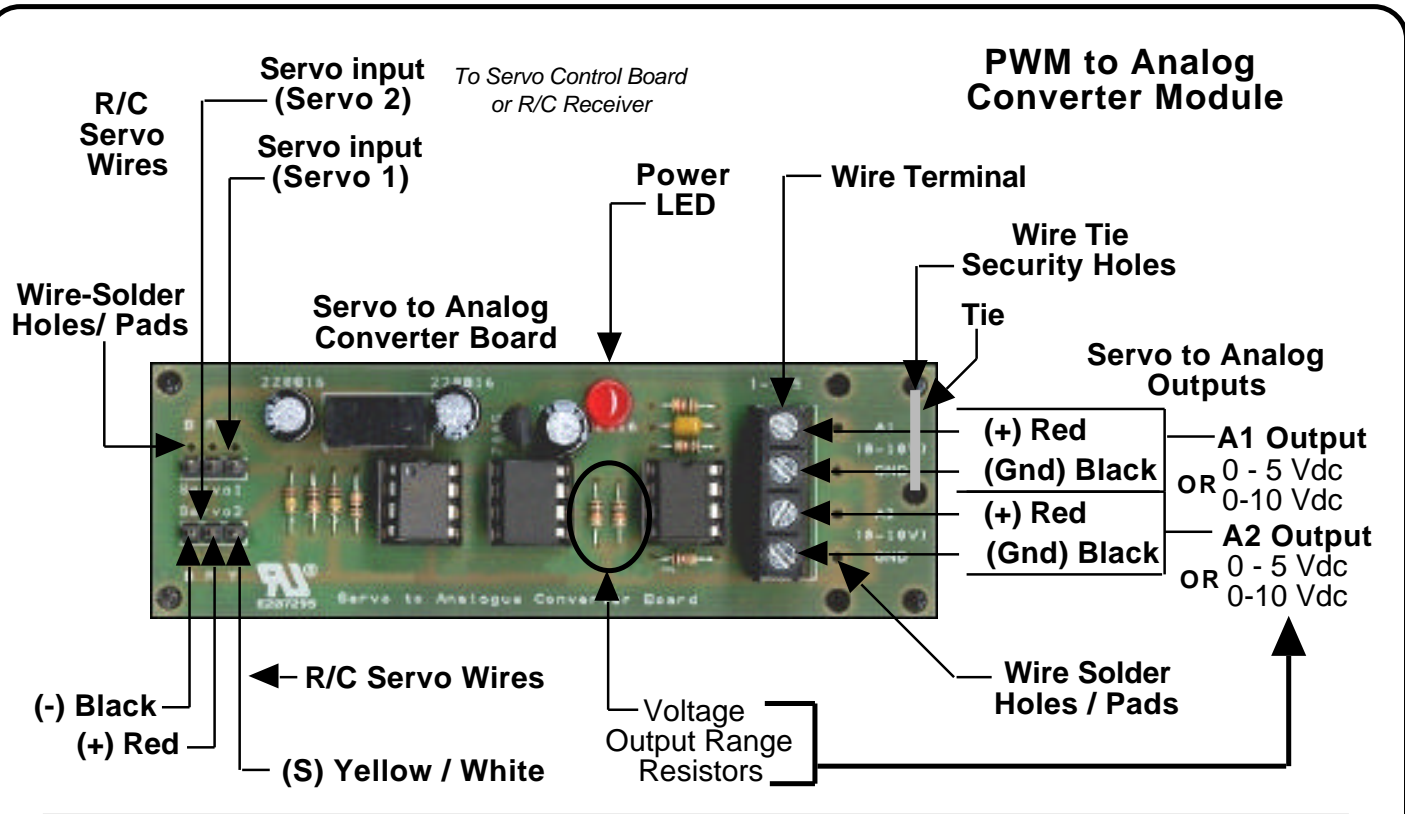

Servo - Analog to Light Dimmer Control

R/C Servo Controller AC Power Relay

Caution: AC Voltage

Use caution when working with AC Voltage. Touching or incorrectly wiring these circuit could cause serious personal injury or damage to equipment.

Copyright © 2016 Blue Point Engineering, All Rights Reserved

R/C Servo Controller AC Power Relay

Servo Wire Connection

Copyright © 2016 Blue Point Engineering, All Rights Reserved

R/C-Servo PWM to Analog Converter Module Application