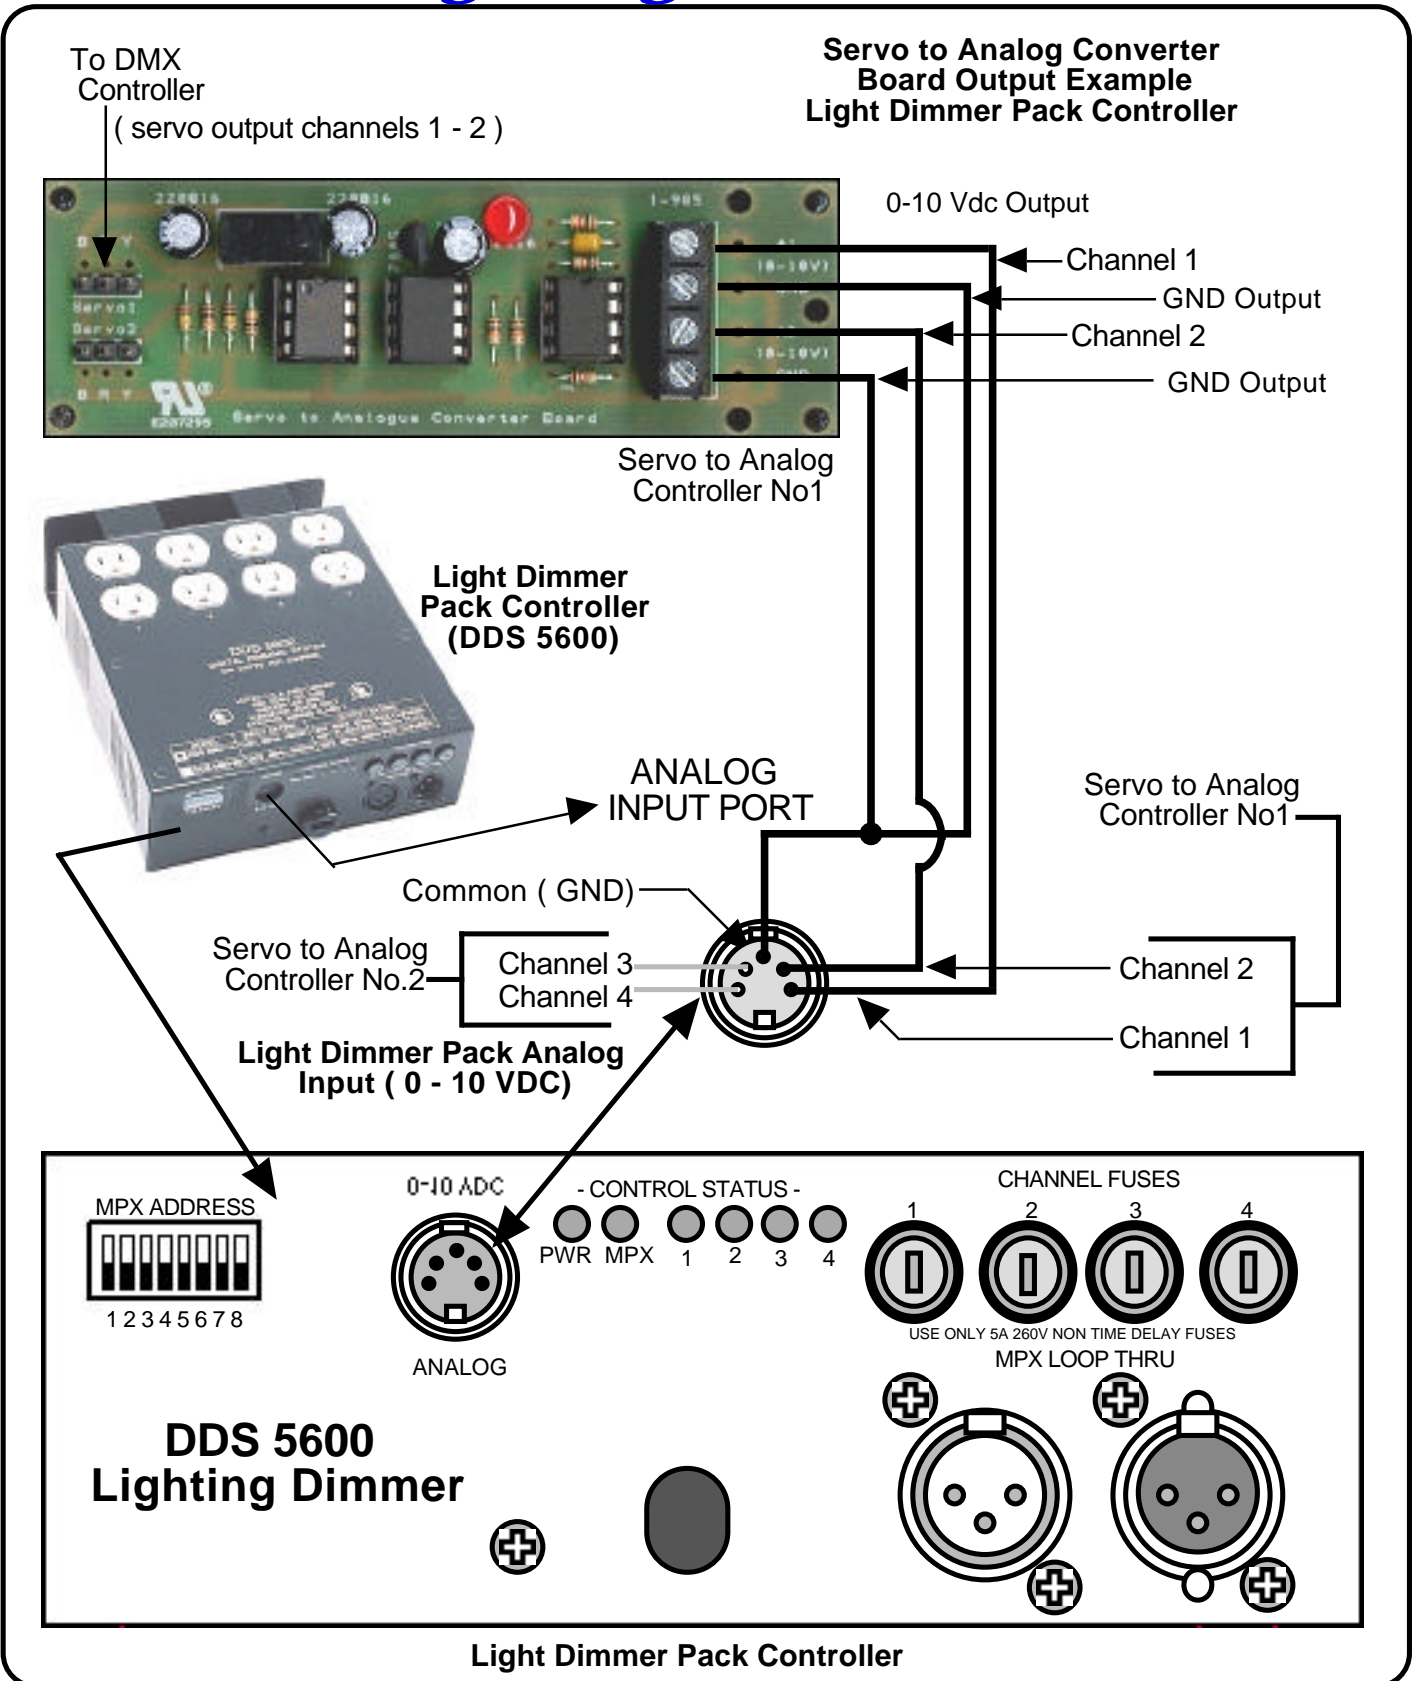

Servo - Analog to Light Dimmer Control

R/C Servo Controller AC Power Relay

Caution: AC Voltage

Use caution when working with AC Voltage. Touching or incorrectly wiring these circuit could cause serious personal injury or damage to equipment.

Copyright © 2016 Blue Point Engineering, All Rights Reserved

R/C Servo Controller AC Power Relay

Servo Wire Connection

Copyright © 2016 Blue Point Engineering, All Rights Reserved

R/C-Servo PWM to Analog Converter Module Application