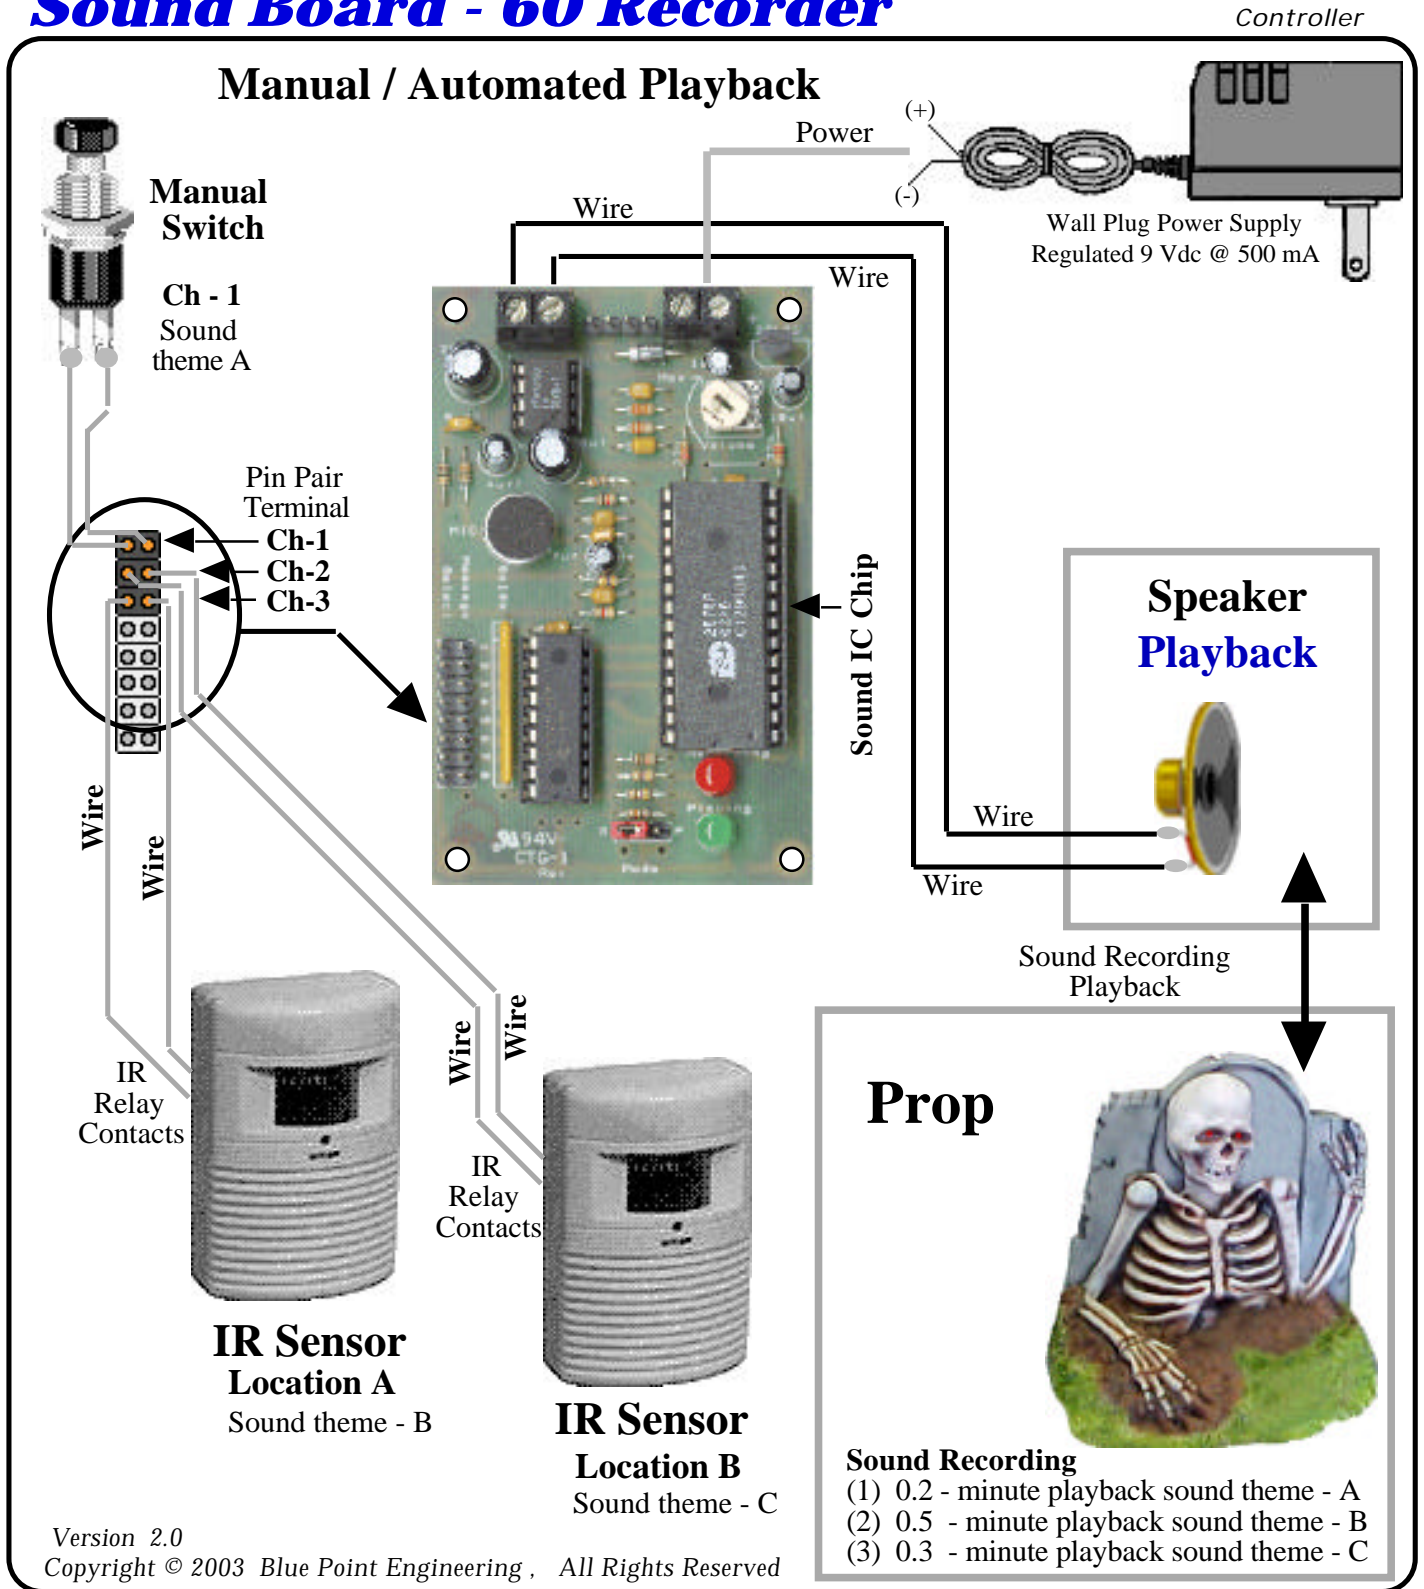

Sound Board - 60 Recorder

Custom Equipment, Unique Electronic Products

Blue Point Engineering

Phone (303) 651-3794
www.BPEsolutions.com

Sound Board - 60 Recorder

Controller

6 - Channel Automated Playback

Prop

Wizard - II Board
Ch - 7 and Ch - 8
To Mechanical
Control Device
in Prop

Ch-8

Ch-7

PLAYBACK

Speaker and Amplifier

Large Volume

Audio Cable

OR

Speaker Playback

Wire

Wire

Sound Recording
Playback

REMOTE SENSOR

- Floor Mat Switch.
- PIR Sensor.
- Manual Operated Switch.
- Relay Contact Switch, etc.