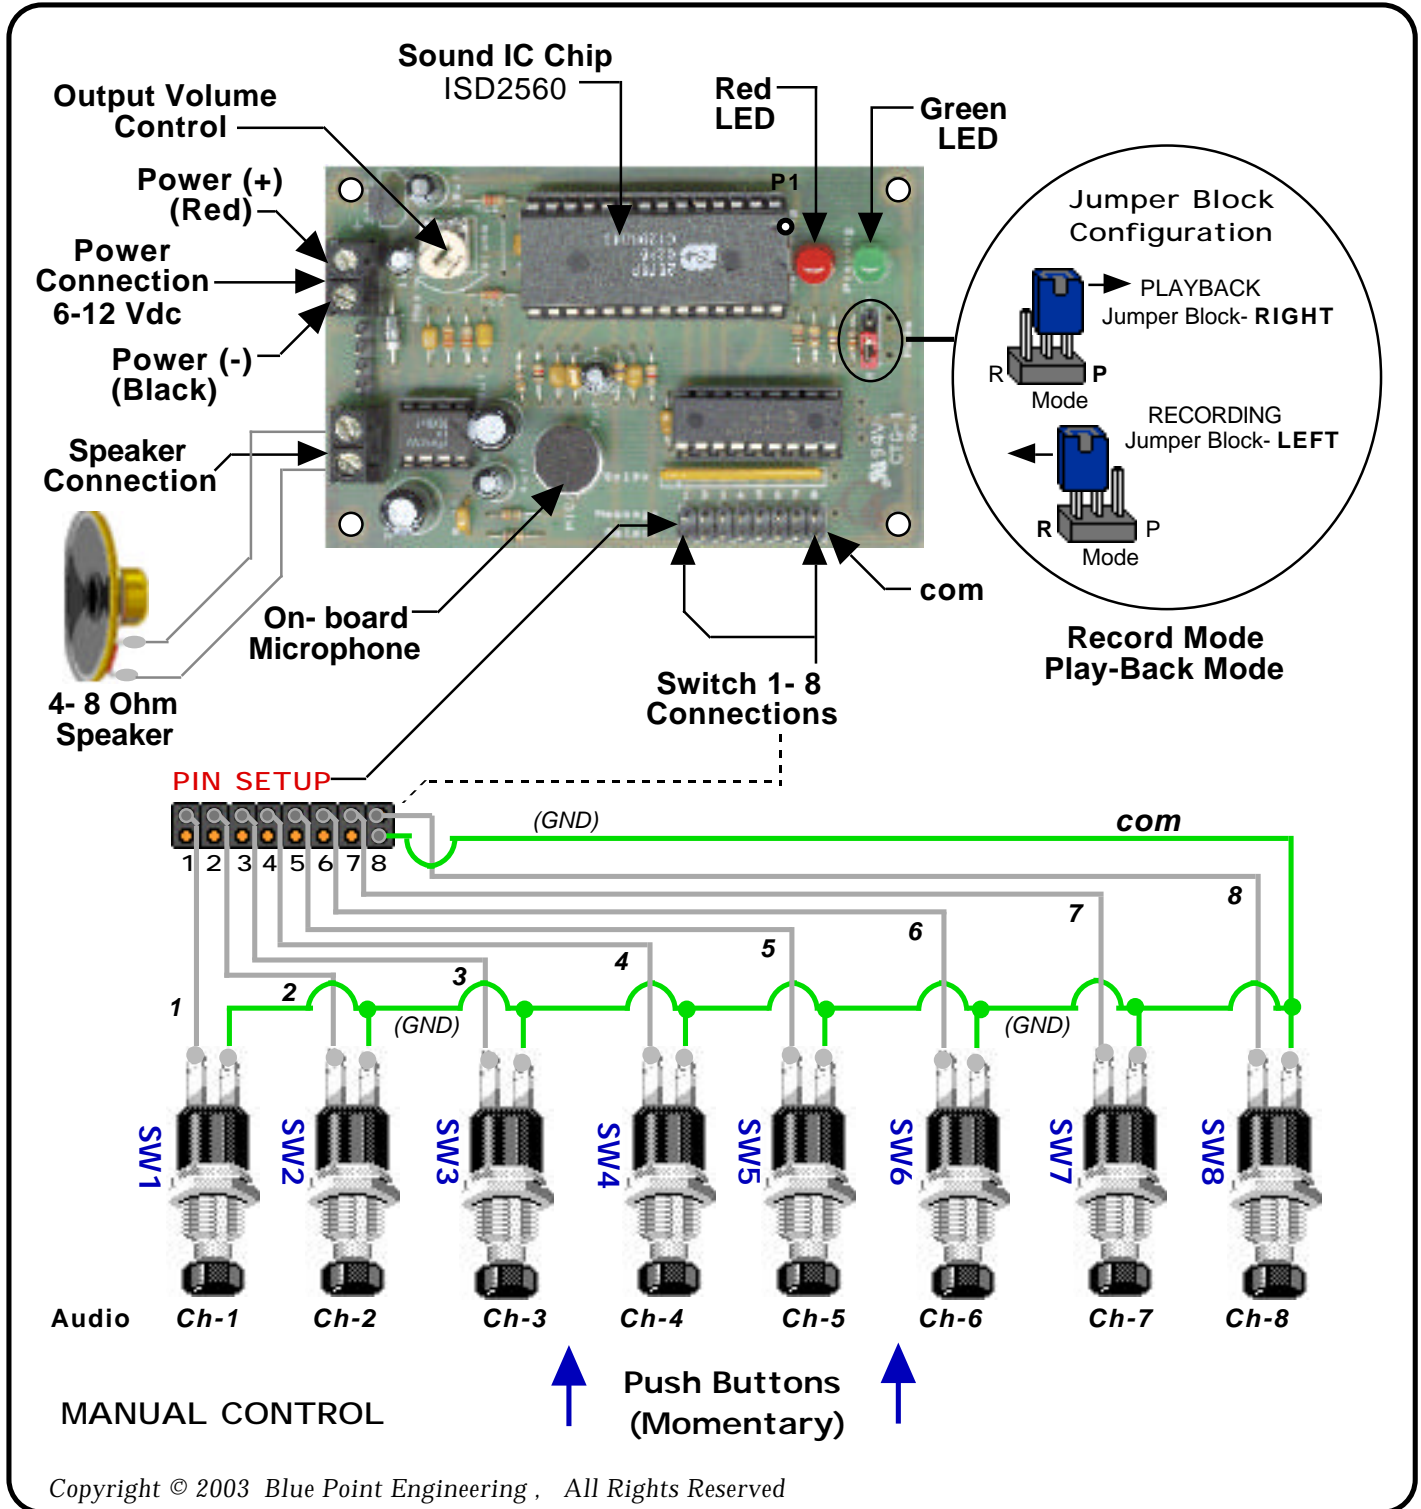

Sound Board - 60 Recorder

Controller

Copyright © 2003 Blue Point Engineering , All Rights Reserved

Custom Equipment, Unique Electronic Products

Blue Point Engineering

Phone (303) 651-3794
www.BPEsolutions.com