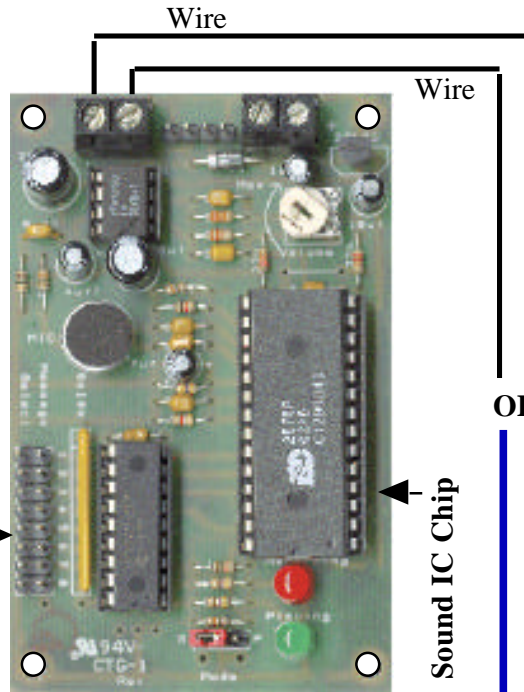

Sound Board - 60 Recorder

Custom Equipment, Unique Electronic Products

Blue Point Engineering

Phone (303) 651-3794
www.BPEsolutions.com

Sound Board - 60 Recorder

Controller

6 - Channel Automated Playback

Prop

Wizard - II Board
Ch - 7 and Ch - 8
To Mechanical
Control Device
in Prop

Ch-8

Ch-7

PLAYBACK

Speaker and Amplifier

Large Volume

Audio Cable

OR