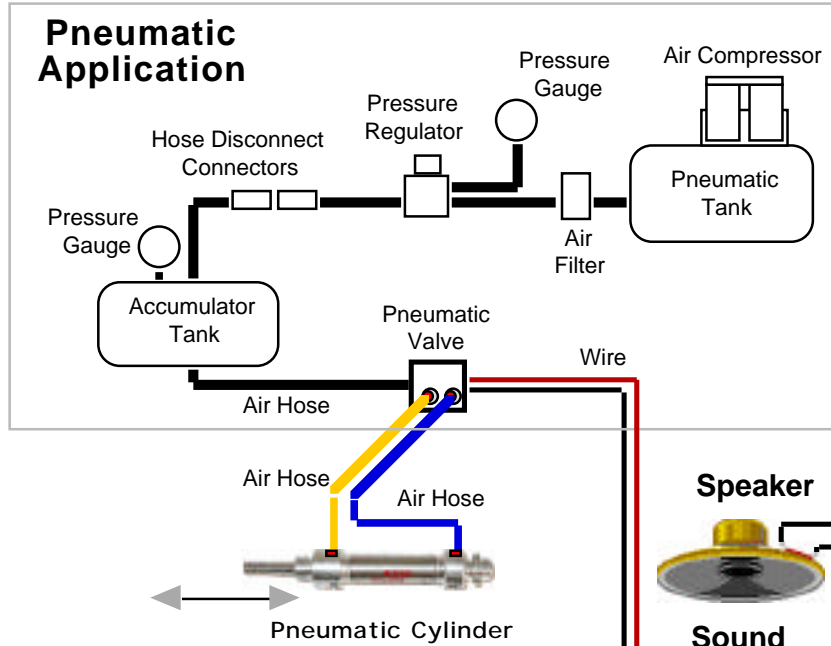

Wizard-V Controller Applications

Controller

AC control, Sound, Servo, Lighting Effects Control

Pneumatics, Sound, Servos, Water Control

Pneumatic Application

Activation / Start

- PIR Sensor
- Switch
- Manual Start
- Relay

Speaker

Sound Application

12 Vdc Power Supply

Water Valve Application

Fountain Heads

Water Source IN

Water Valve Channel 1

Servo Application