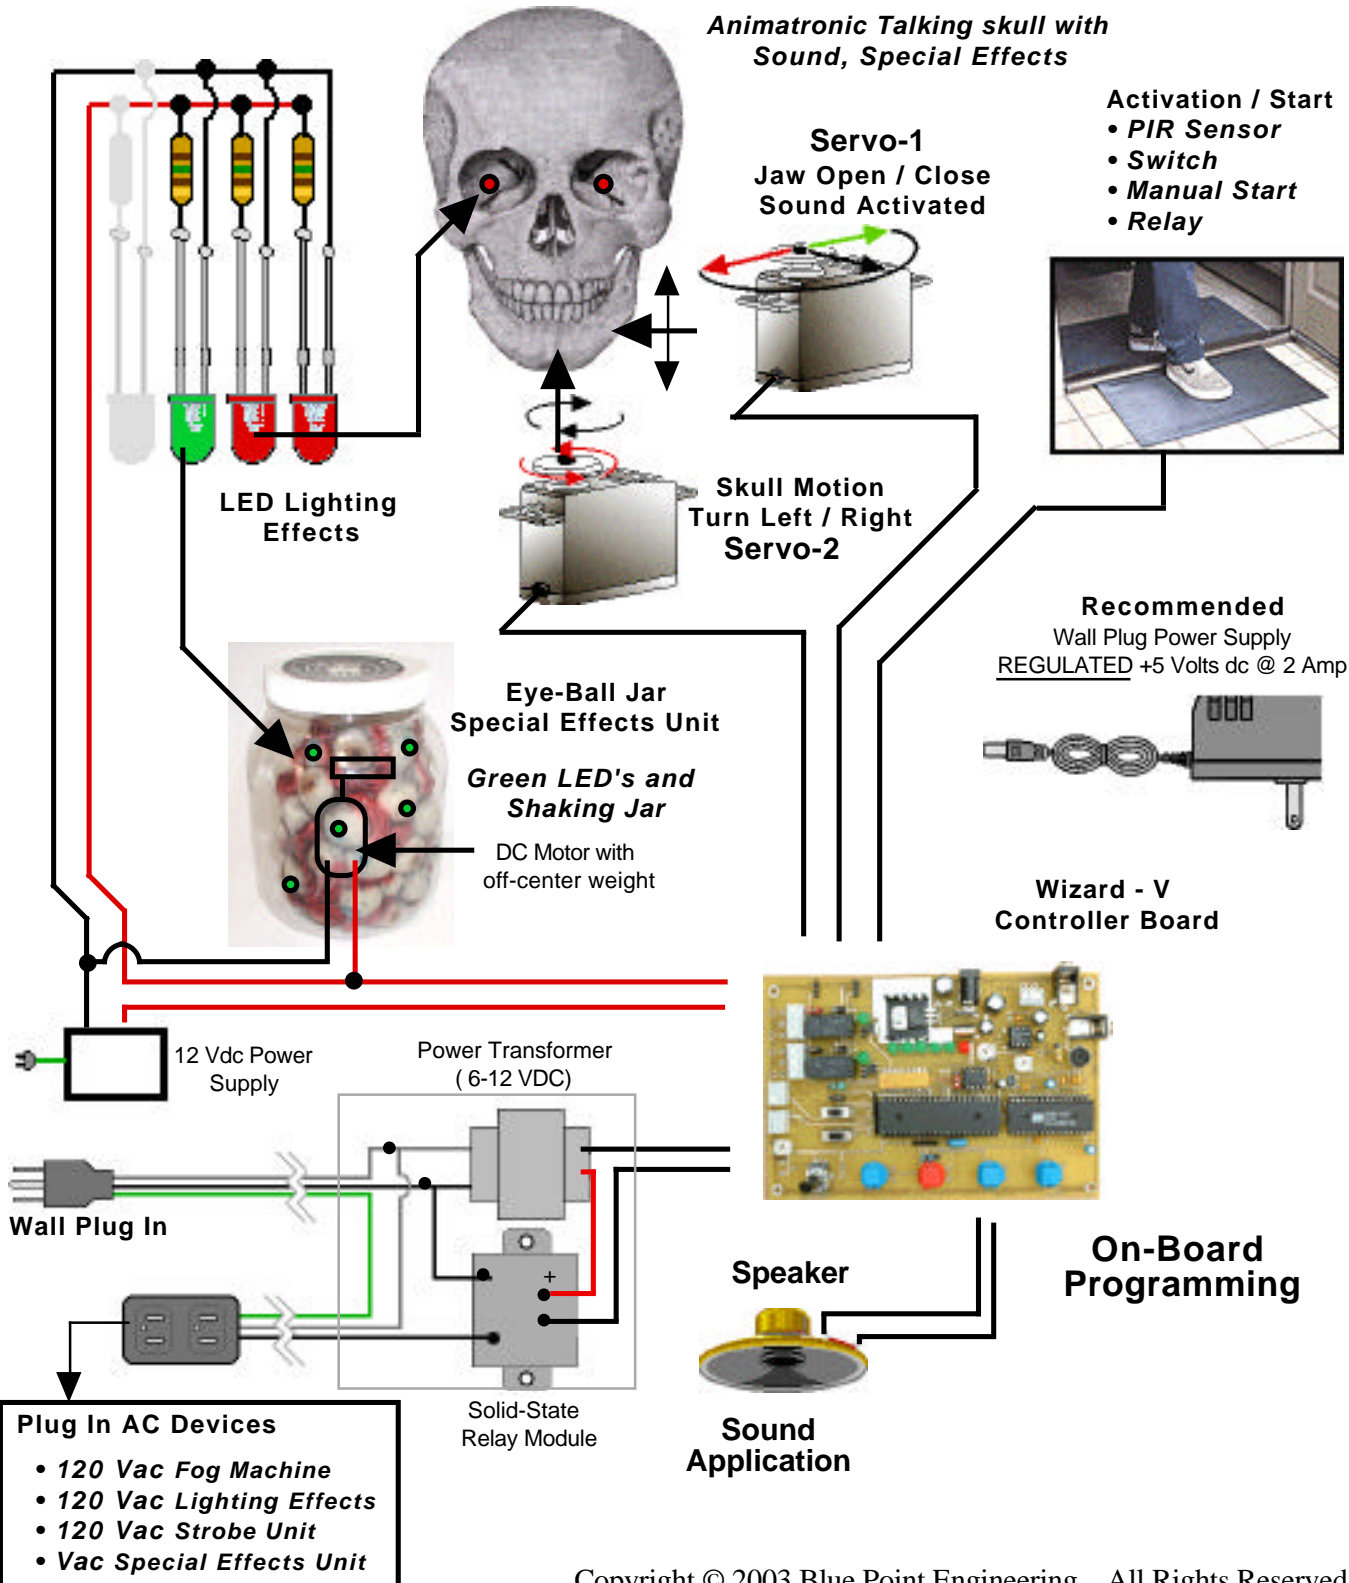

Wizard-V Controller Applications

Controller

AC control, Sound, Servo, Lighting Effects Control

Pneumatics, Sound, Servos, Water Control

Pneumatic Application

Activation / Start

- PIR Sensor
- Switch
- Manual Start
- Relay

Speaker

Sound Application

12 Vdc Power Supply

Water Valve Application

Fountain Heads

Water Source IN

Water Valve Channel 1

Servo Application