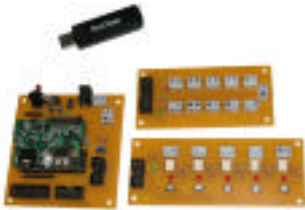

Sound / Video Products

Product Line Overview
10/2008

Mic to AutoTalk Module
(BPE # ATM-0018)

R/C - 4 to 1 Video Switcher
(BPE # SVS-0550)

DMX - 4 to 1 Video Switcher
(BPE # DMX-4550)

Programmable 4 Channel Audio / Stereo Switcher
(BPE # PSS-0603)

Programmable 8 Channel Audio / Stereo Switcher
(BPE # PSS-0609)

10 Channel MP3 Audio Controller
(BPE # MP3-2001)

10 Channel MP3 Audio / Relay Controller
(BPE # MP3-2002)

1 to 4 Channel Video Distribution Splitter
(BPE # VSS-3723)

4-Ch to 1 Ch Video Switch Auto Sequence
(BPE # JWV-6120)

R/C Video Switch - A
(BPE # RCV-0655)

R/C Video Switch - B
(BPE # RCV-0658)

Product Information and Pricing Subject to Change

For more information on these products or to place an order