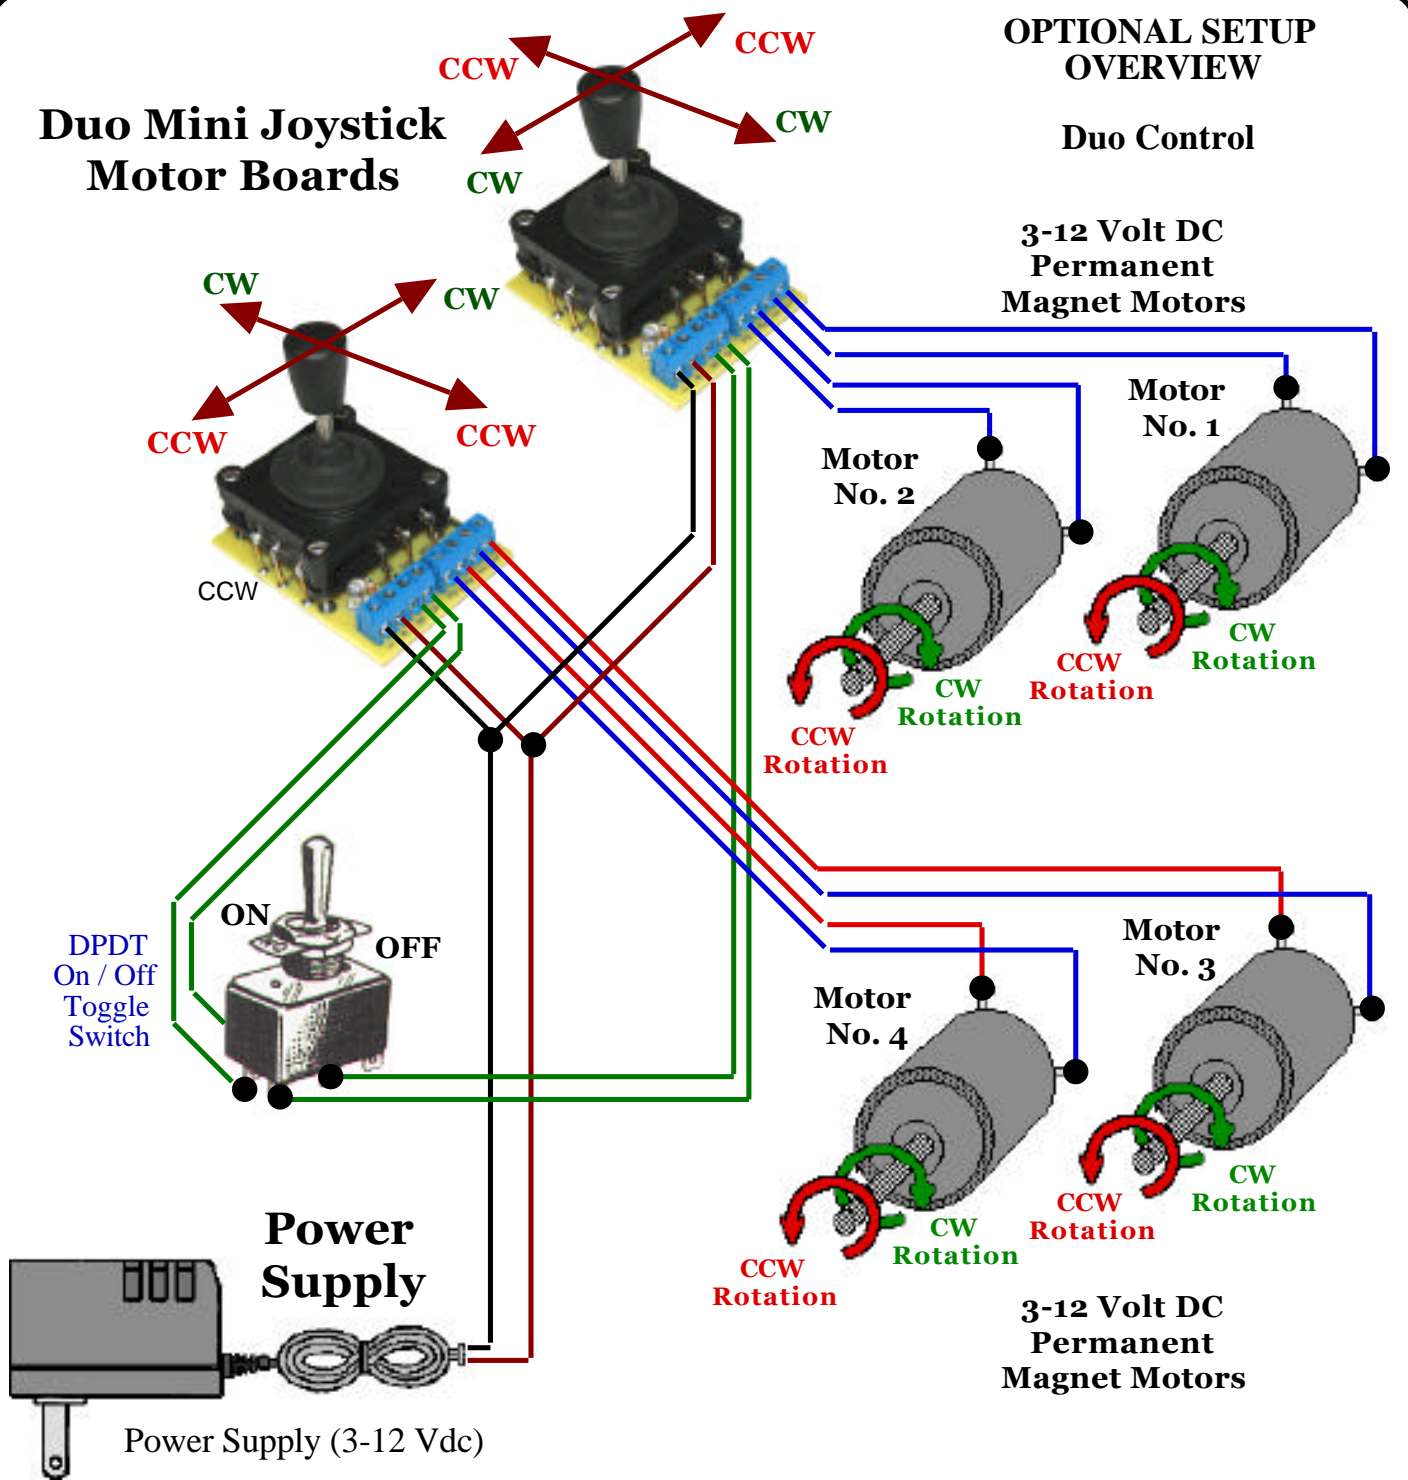

Mini Joystick Controller - Motor CW/CCW Control

OPTIONAL SETUP OVERVIEW

Duo Control

Duo Mini Joystick Motor Boards

3-12 Volt DC Permanent Magnet Motors

Copyright © 2008 Blue Point Engineering , All Rights Reserved

Custom Equipment, Unique Electronic Products

Blue Point Engineering

Phone (303) 651-3794
www.BPEsolutions.com