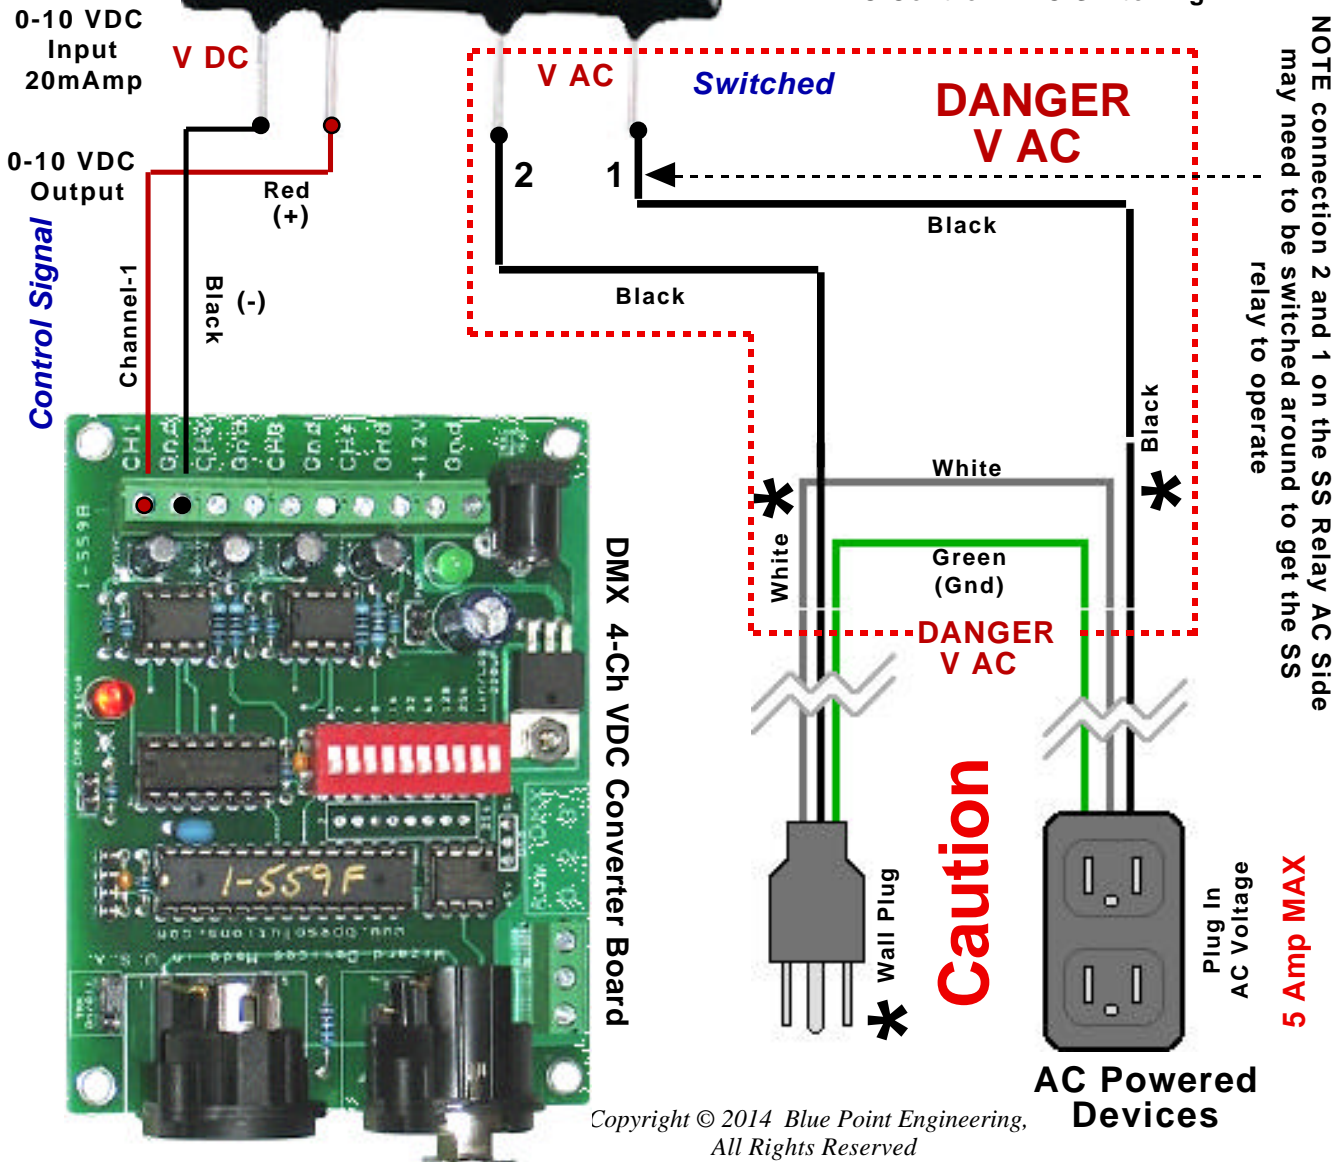

DMX 4-Ch Voltage Converter - AC Control

Large AC Power Control

Use caution when working with AC Voltage. Touching or incorrectly wiring this circuit could cause serious personal injury, death or damage to equipment.

DMX 4-Ch VDC Converter Board

Copyright © 2014 Blue Point Engineering, All Rights Reserved

Custom Equipment, Unique Electronic Products

DMX 4-Ch Voltage Converter - AC Control

Crydom (CX240D5) AC Switching - ON / OFF

Use caution when working with AC Voltage. Touching or incorrectly wiring this circuit could cause serious personal injury, death or damage to equipment.

CRYDOM

← Crydom Solid State Relay DC Control - AC Switching