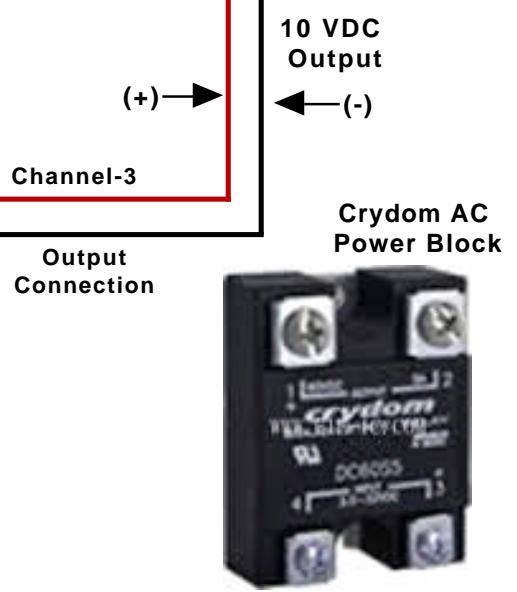

DMX 4-Ch Voltage Converter - AC Control

Large AC Power Control

Use caution when working with AC Voltage. Touching or incorrectly wiring this circuit could cause serious personal injury, death or damage to equipment.

DMX 4-Ch VDC Converter Board

Copyright © 2014 Blue Point Engineering, All Rights Reserved

Custom Equipment, Unique Electronic Products

DMX 4-Ch Voltage Converter - AC Control

Crydom (CX240D5) AC Switching - ON / OFF

Use caution when working with AC Voltage. Touching or incorrectly wiring this circuit could cause serious personal injury, death or damage to equipment.

CRYDOM

← Crydom Solid State Relay DC Control - AC Switching