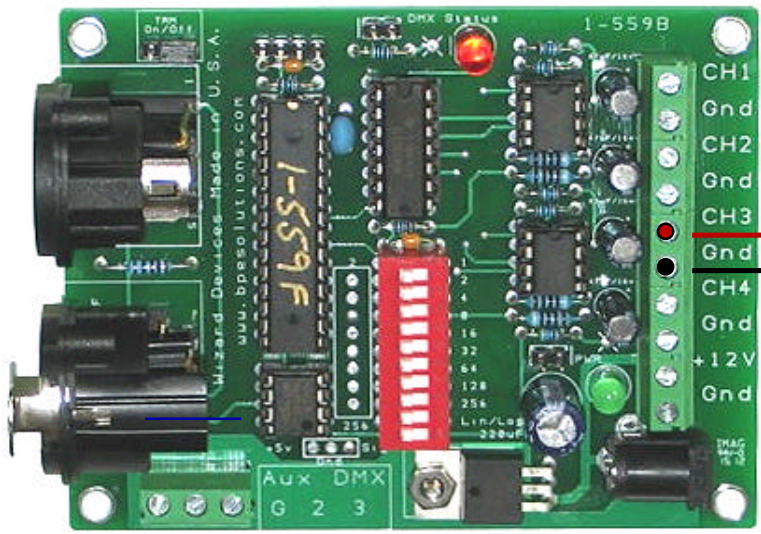

DMX 4-Ch Voltage Converter - AC Control

Large AC Power Control

Use caution when working with AC Voltage. Touching or incorrectly wiring this circuit could cause serious personal injury, death or damage to equipment.

DMX 4-Ch VDC Converter Board

Copyright © 2014 Blue Point Engineering, All Rights Reserved

Custom Equipment, Unique Electronic Products

DMX 4-Ch Voltage Converter - AC Control

Crydom (CX240D5) AC Switching - ON / OFF