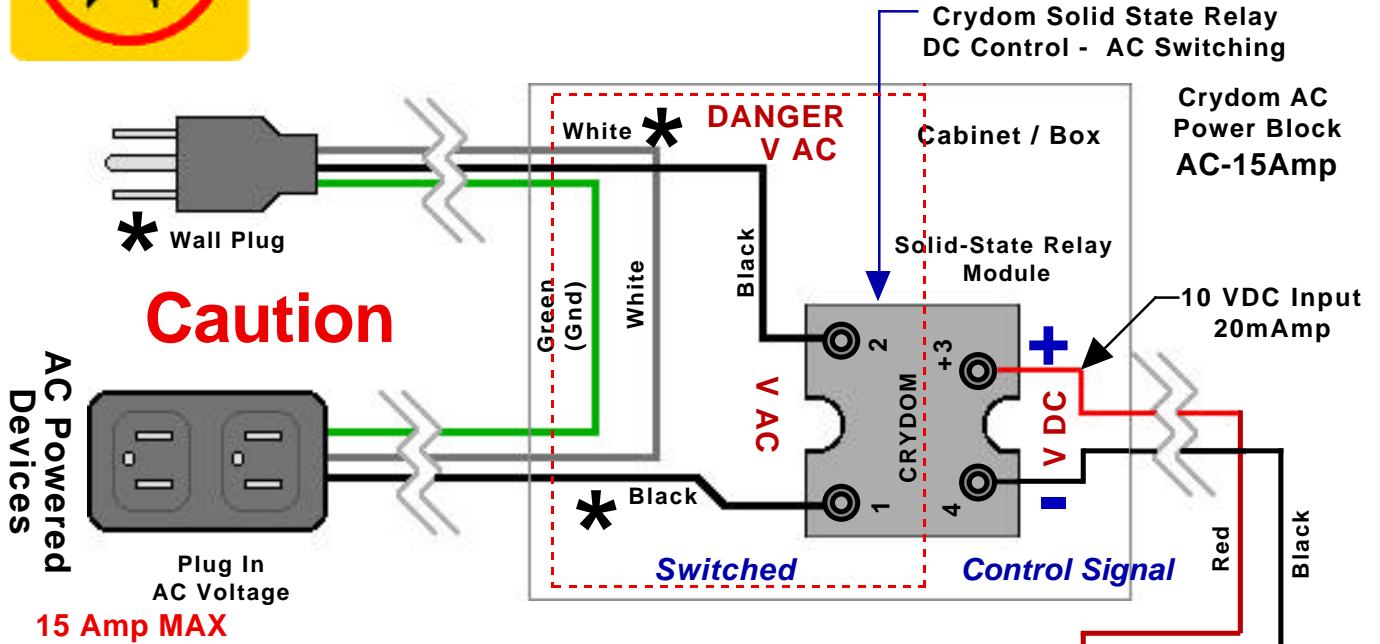

DMX 4-Ch Voltage Converter - AC Control

Large AC Power Control

Use caution when working with AC Voltage. Touching or incorrectly wiring this circuit could cause serious personal injury, death or damage to equipment.

DMX 4-Ch VDC Converter Board

Copyright © 2014 Blue Point Engineering, All Rights Reserved

Custom Equipment, Unique Electronic Products

DMX 4-Ch Voltage Converter - AC Control

Crydom (CX240D5) AC Switching - ON / OFF