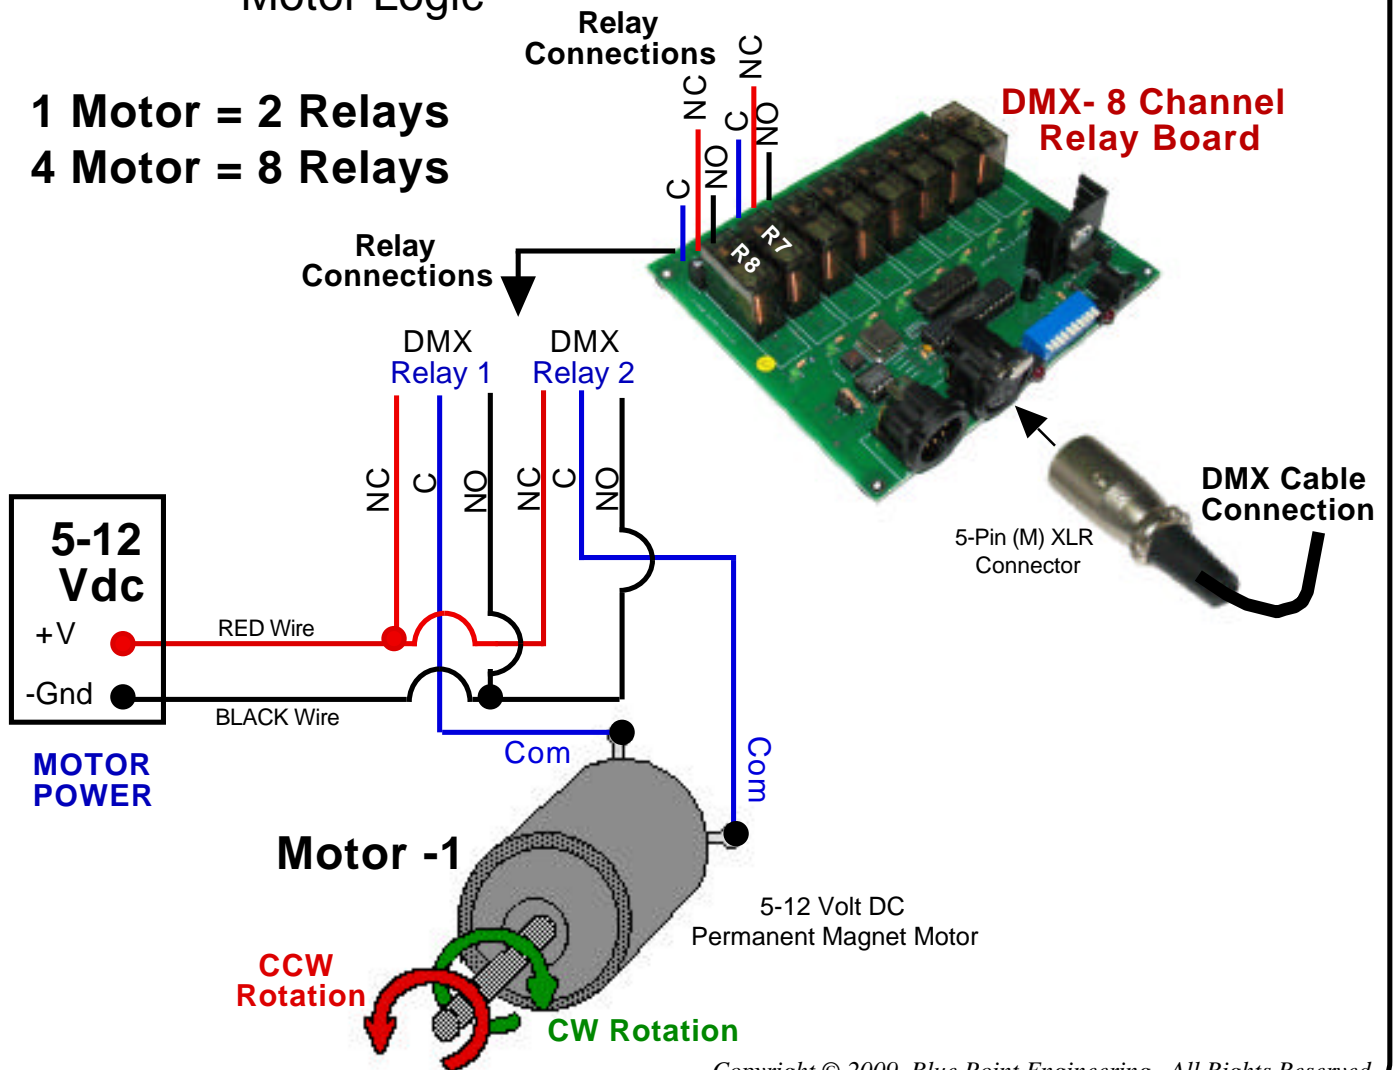

Blue Point Engineering

Phone (303) 651-3794 (MST)
www.BPEolutions.com

DMX 8-Channel Relay Board

DMX Relay / Switch Logic

Motor No. 1	DMX Relay 1	DMX Relay 2	Motor Status
	OFF	OFF	STOP
	OFF	ON	CCW
	ON	OFF	CW
	ON	ON	STOP

Motor Logic

Relay Motor Control

This design prevents the possibility of both relays from shorting back into the power supply when relays 1 and 2 are switched ON or OFF together at the same time.

1 Motor = 2 Relays
4 Motor = 8 Relays