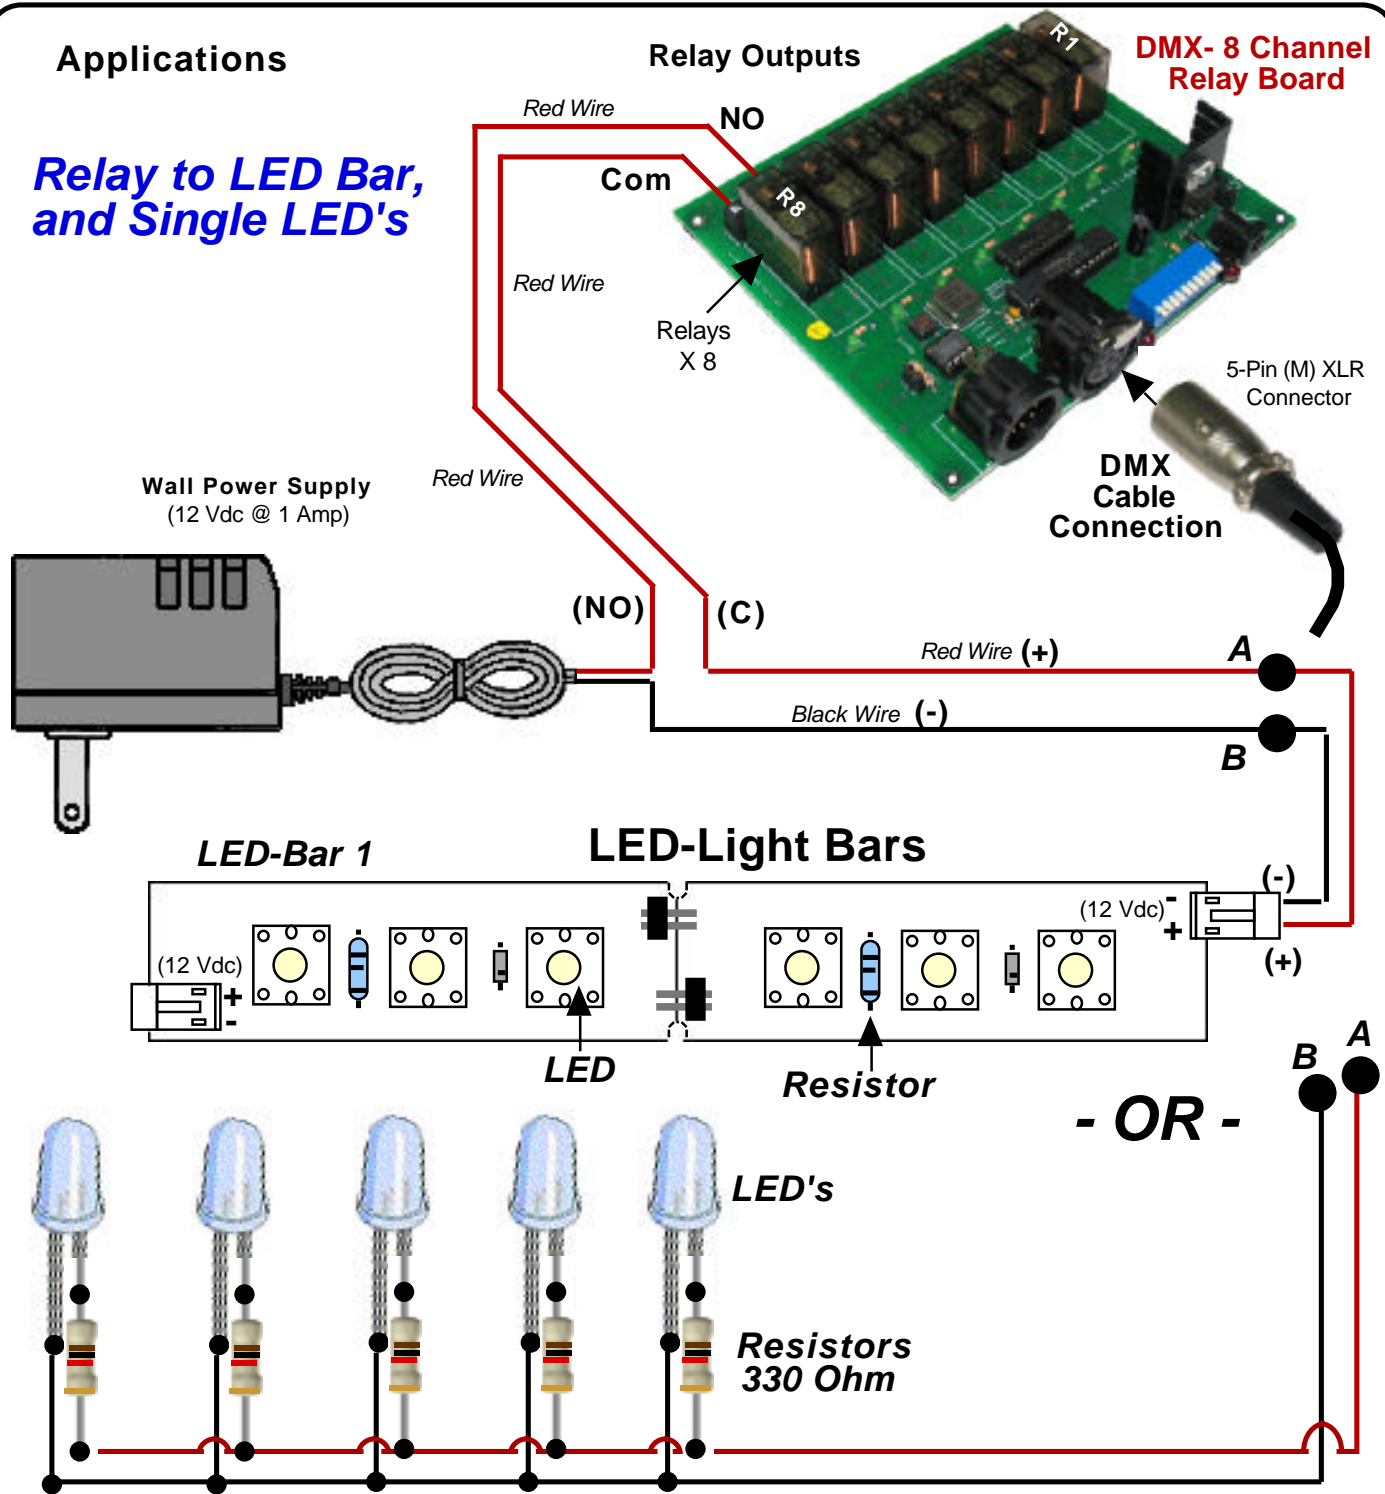

DMX 8-Channel Relay Board

Applications

Relay to LED Bar, and Single LED's

Copyright © 2009 Blue Point Engineering. All Rights Reserved

Custom Equipment, Unique Electronic Products

Blue Point Engineering

Phone (303) 651-3794 (MST)
www.BPEolutions.com