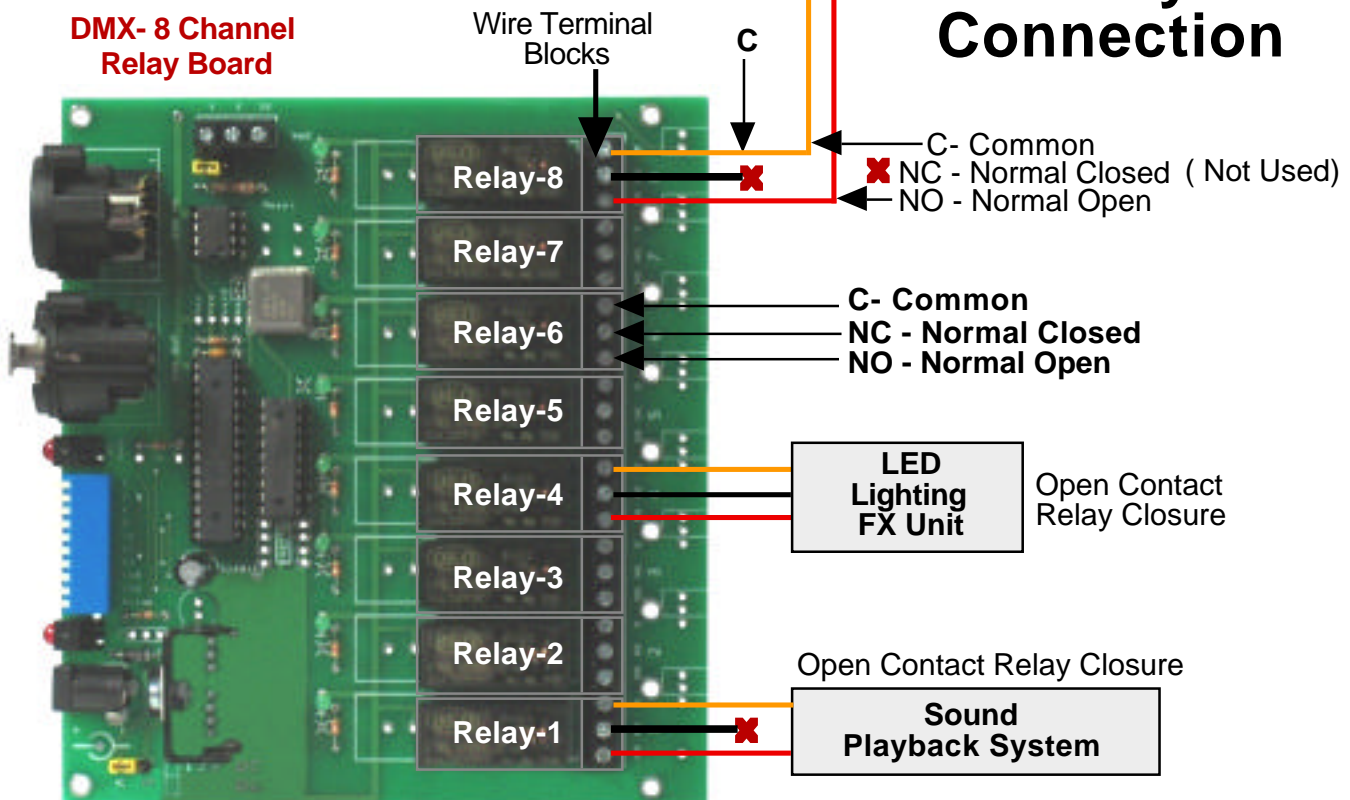

DMX 8-Channel Relay Board

Applications

Relay Connection
Pneumatic Setup

Relay Connection

DMX- 8 Channel Relay Board

Copyright © 2009 Blue Point Engineering. All Rights Reserved

Custom Equipment, Unique Electronic Products

DMX 8-Channel Relay Board

Applications Water Valve

DMX- 8 Channel Relay Board

Copyright © 2009 Blue Point Engineering, All Rights Reserved

Custom Equipment, Unique Electronic Products

Blue Point Engineering

Motor Logic

Relay Motor Control

This design prevents the possibility of both relays from shorting back into the power supply when relays 1 and 2 are switched ON or OFF together at the same time.

1 Motor = 2 Relays
4 Motor = 8 Relays