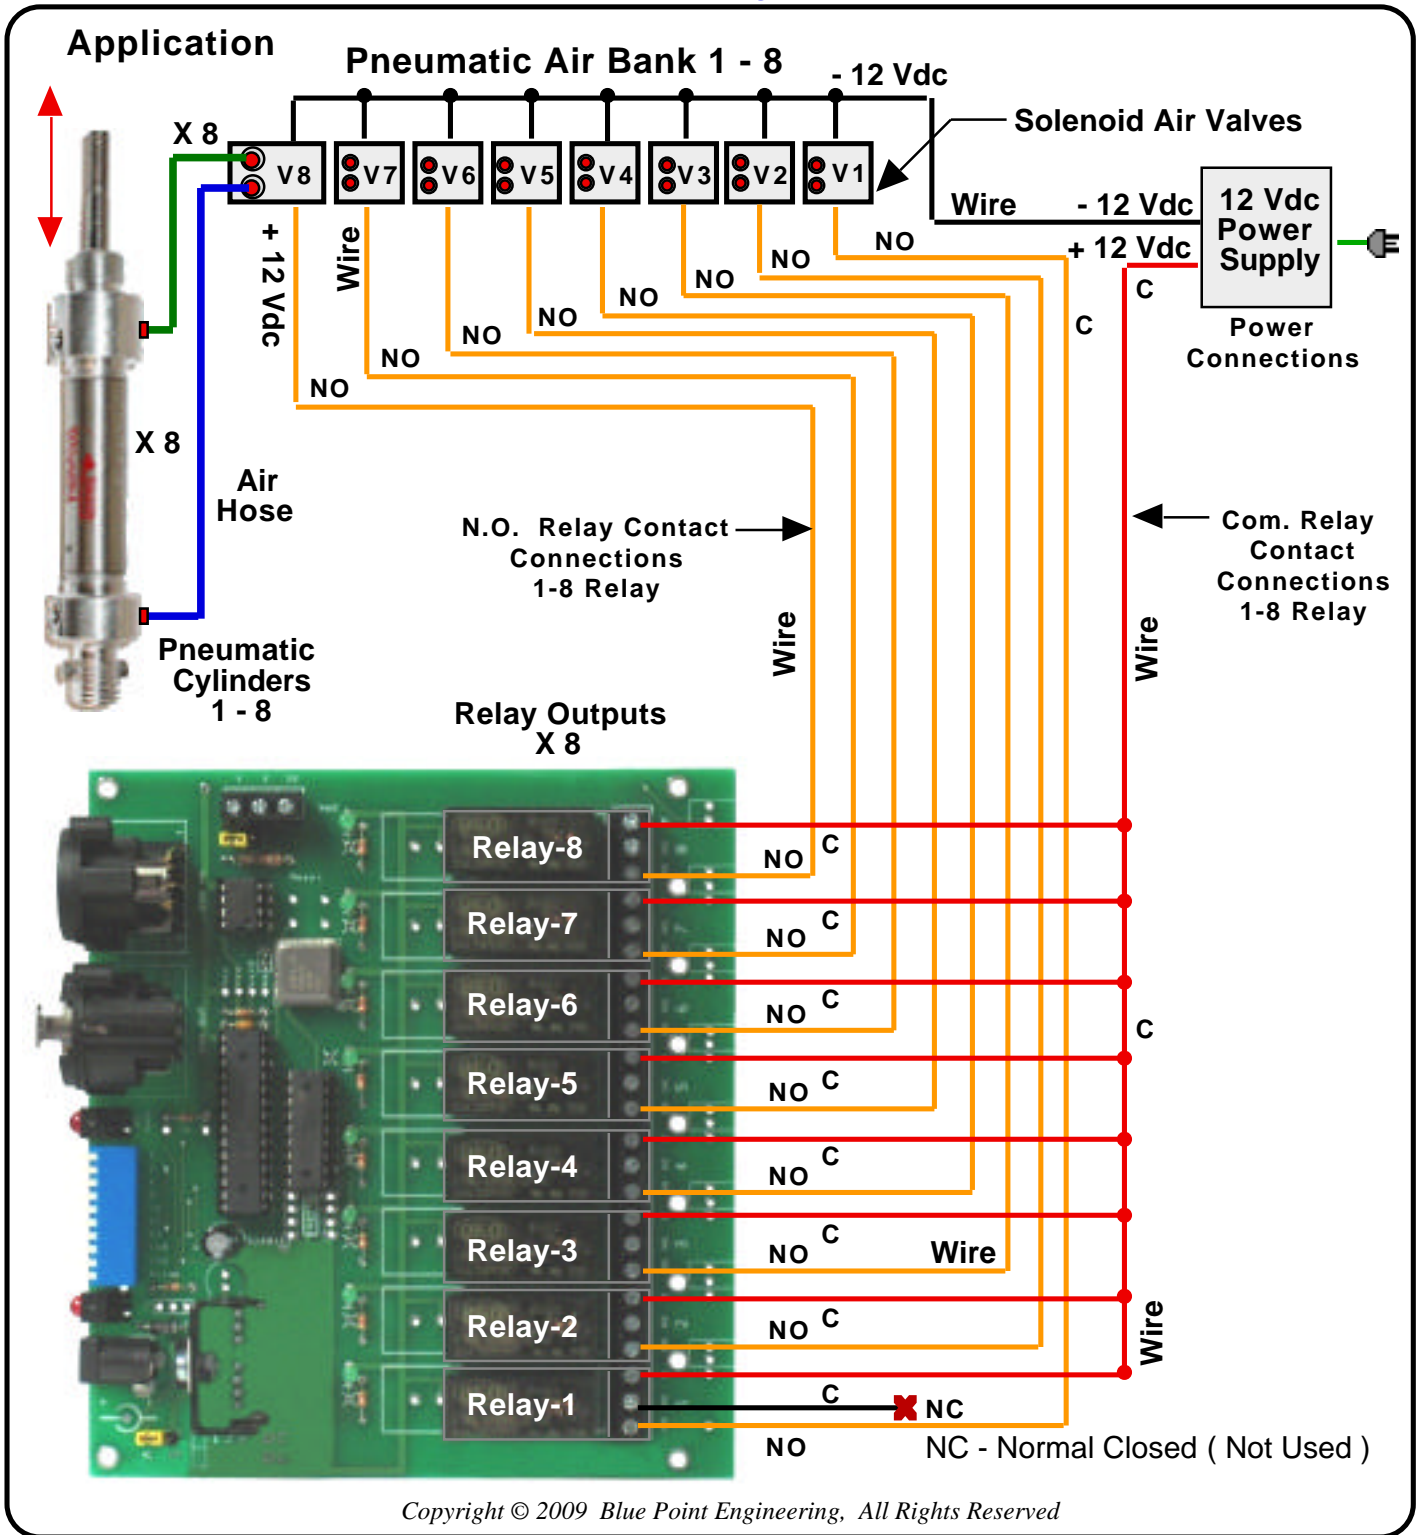

DMX 8-Channel Relay Board

Custom Equipment, Unique Electronic Products

Blue Point Engineering

Phone (303) 651-3794 (MST)
www.BPEsolutions.com