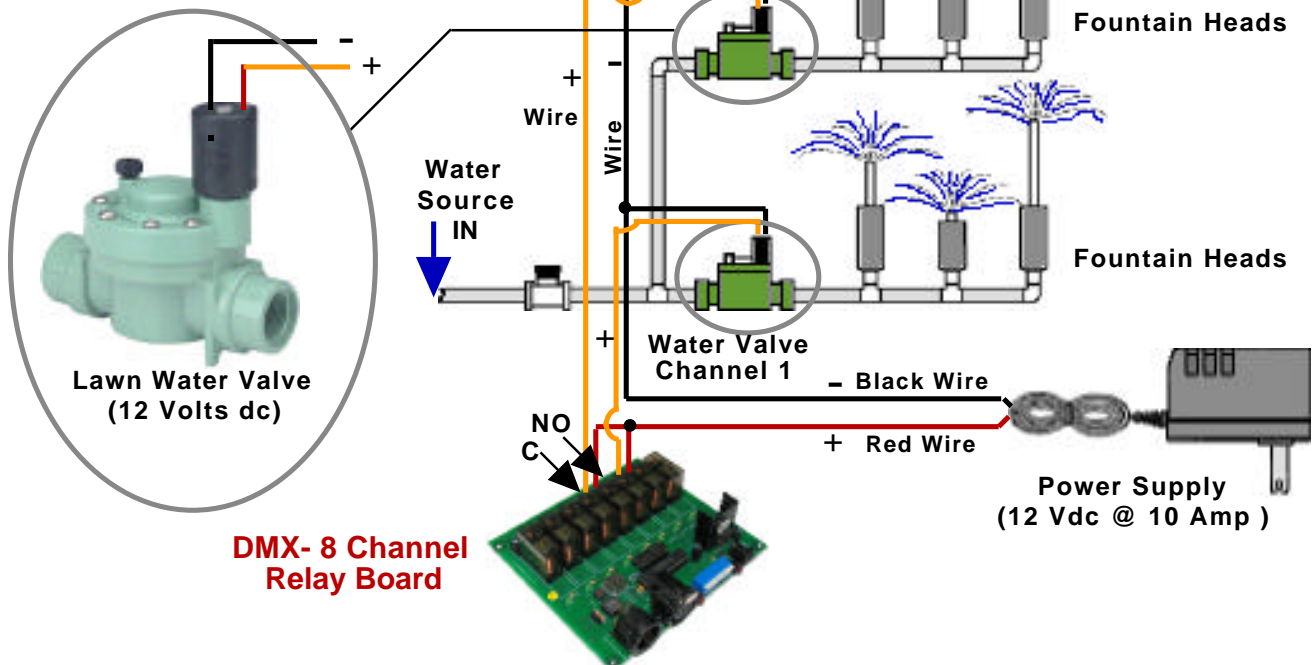

DMX 8-Channel Relay Board

Applications Water Valve

DMX- 8 Channel Relay Board

Copyright © 2009 Blue Point Engineering, All Rights Reserved

Custom Equipment, Unique Electronic Products

Blue Point Engineering