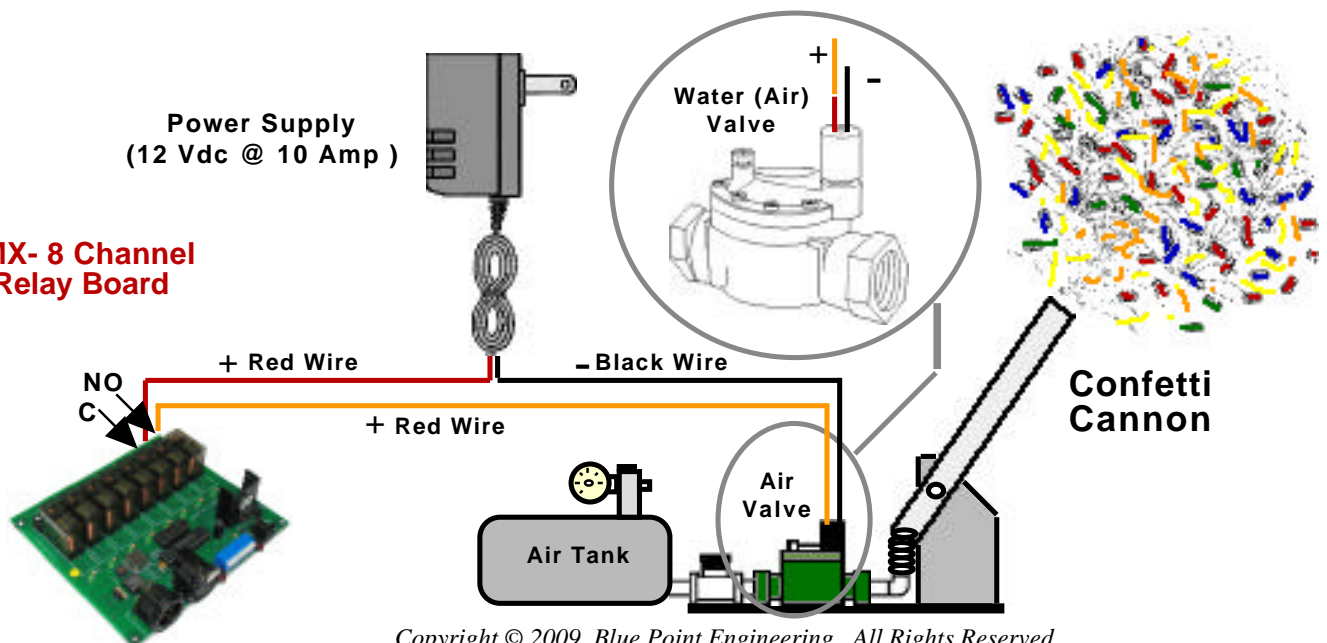

DMX 8-Channel Relay Board

Applications Water Valve

DMX- 8 Channel Relay Board

Copyright © 2009 Blue Point Engineering, All Rights Reserved

Custom Equipment, Unique Electronic Products

Blue Point Engineering