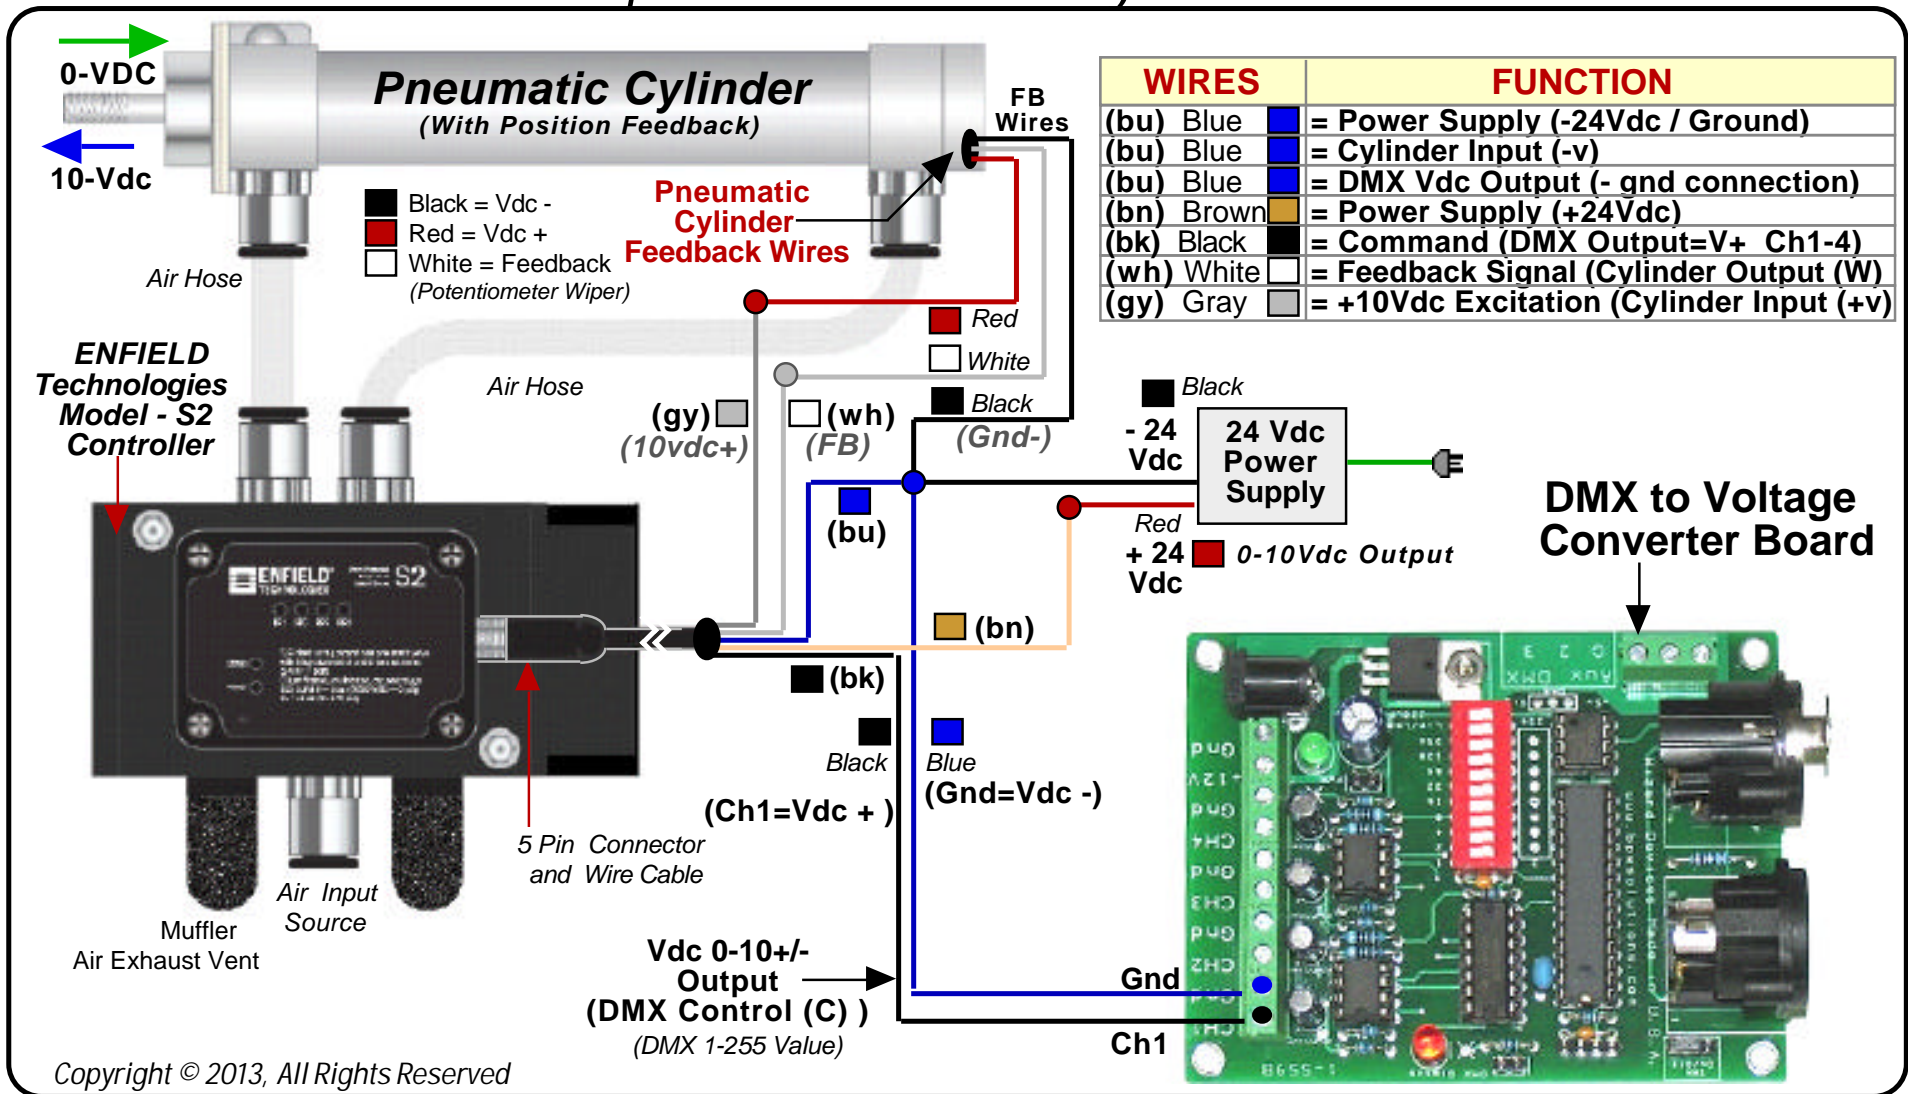

BASIC CONTROL

HYBRID CONTROL

Copyright © 2013, All Rights Reserved

Pneumatic Setup - ENFIELD *Electronic Proportional Valve Controller*

Servo-Pneumatic Proportional Control System - DMX

Copyright © 2013, All Rights Reserved