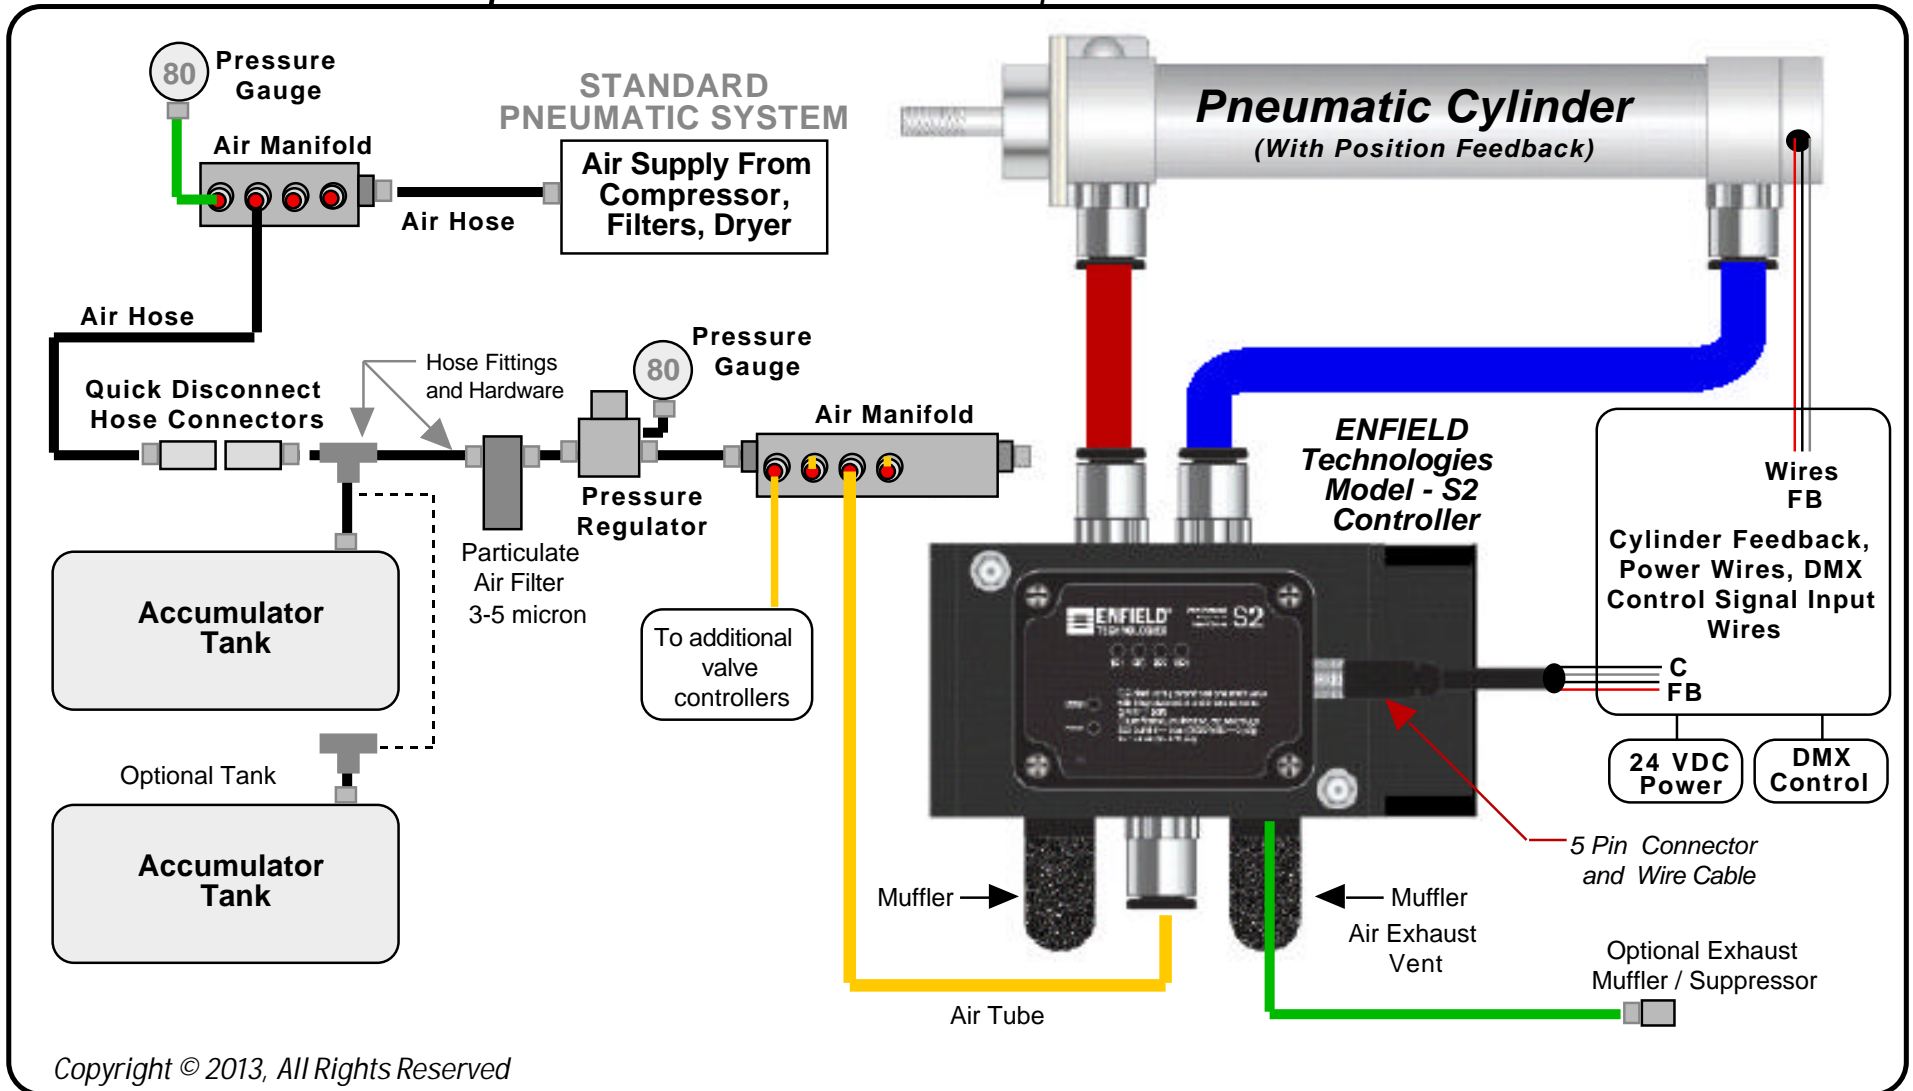

BASIC CONTROL

HYBRID CONTROL

Copyright © 2013, All Rights Reserved

Pneumatic Setup - ENFIELD *Electronic Proportional Valve Controller*

Servo-Pneumatic Proportional Control System - DMX

Copyright © 2013, All Rights Reserved