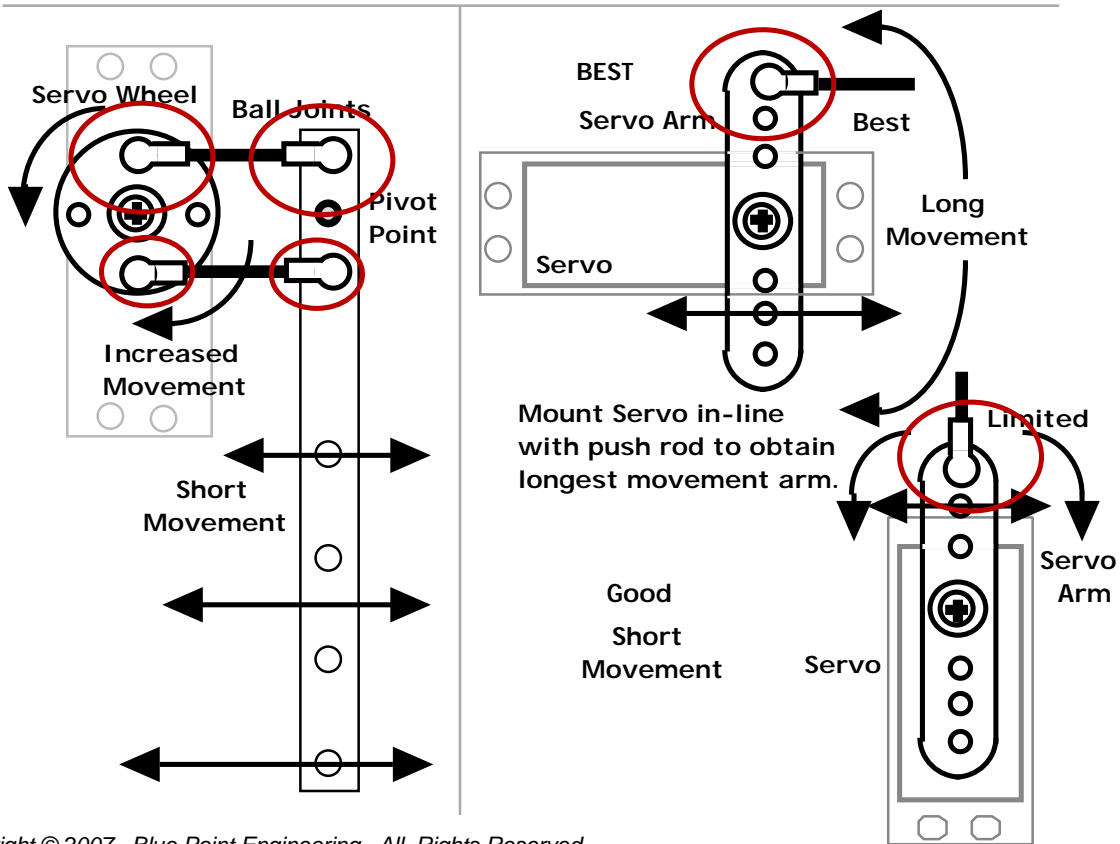

Application Example - Ball and Socket Joint

Copyright © 2007 Blue Point Engineering All Rights Reserved

Custom Equipment, Unique Electronic Products

Blue Point Engineering

Phone (303) 651-3794
www.BPEsolutions.com