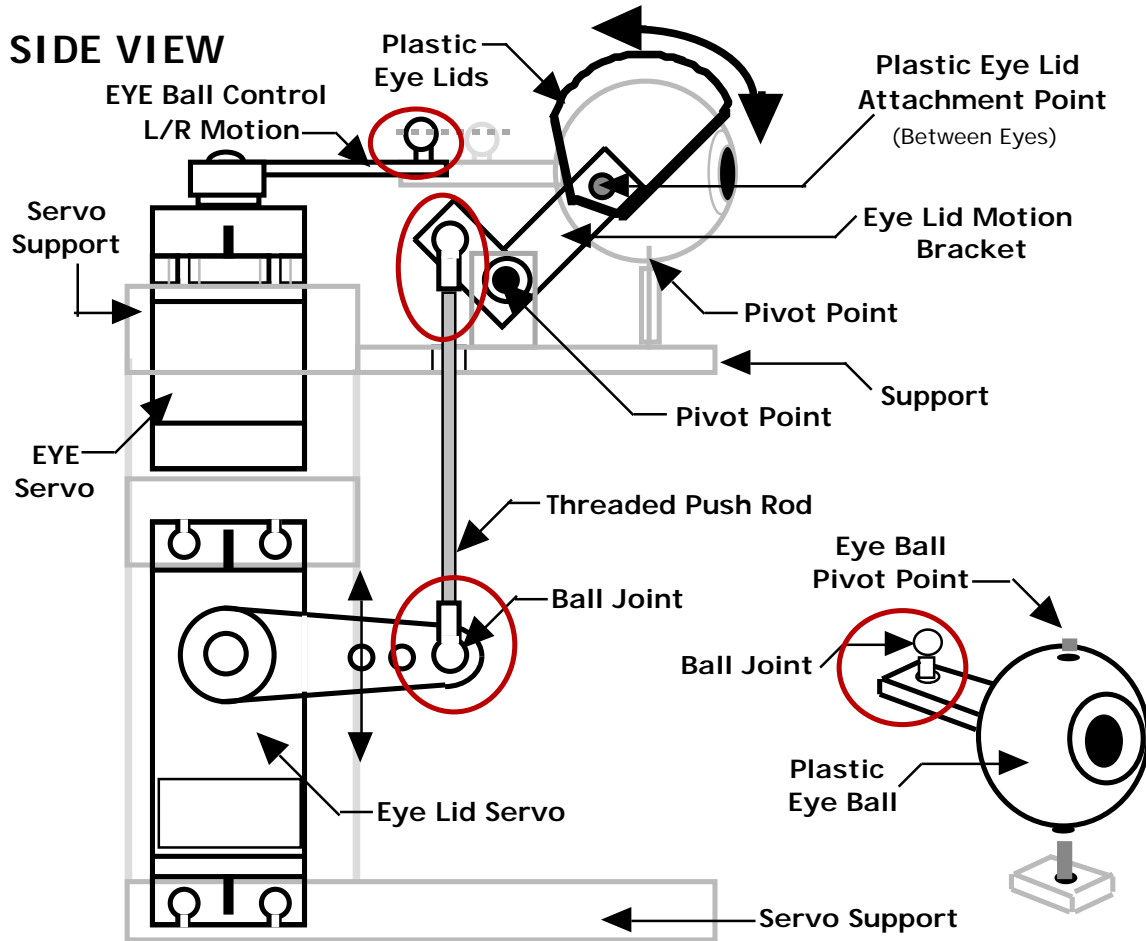

Application Example - Ball and Socket Joint

Copyright © 2007 Blue Point Engineering All Rights Reserved

Custom Equipment, Unique Electronic Products

Blue Point Engineering

Phone (303) 651-3794
www.BPEsolutions.com

Application Example - Ball and Socket Joint

SIDE VIEW

FRONT VIEW

Copyright © 2007 Blue Point Engineering All Rights Reserved

Custom Equipment, Unique Electronic Products

Blue Point Engineering

Phone (303) 651-3794
www.BPEsolutions.com