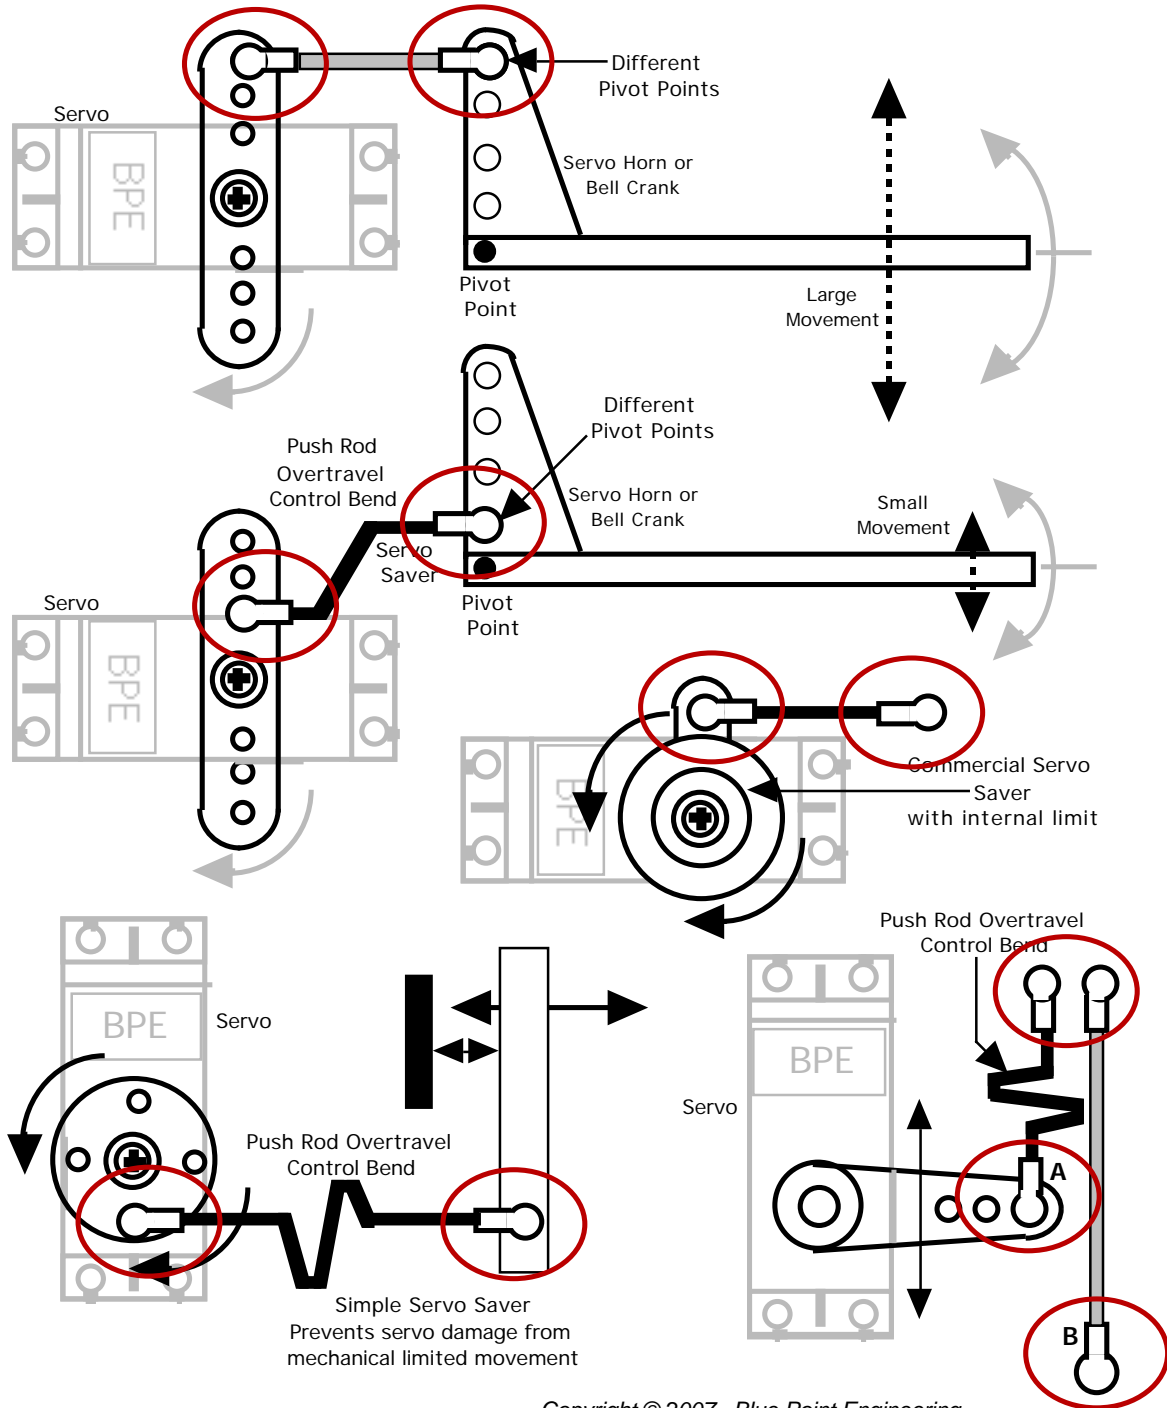

Application Example - Ball and Socket Joint

Copyright © 2007 Blue Point Engineering
All Rights Reserved

Custom Equipment, Unique Electronic Products

Blue Point Engineering

Phone (303) 651-3794
www.BPEsolutions.com