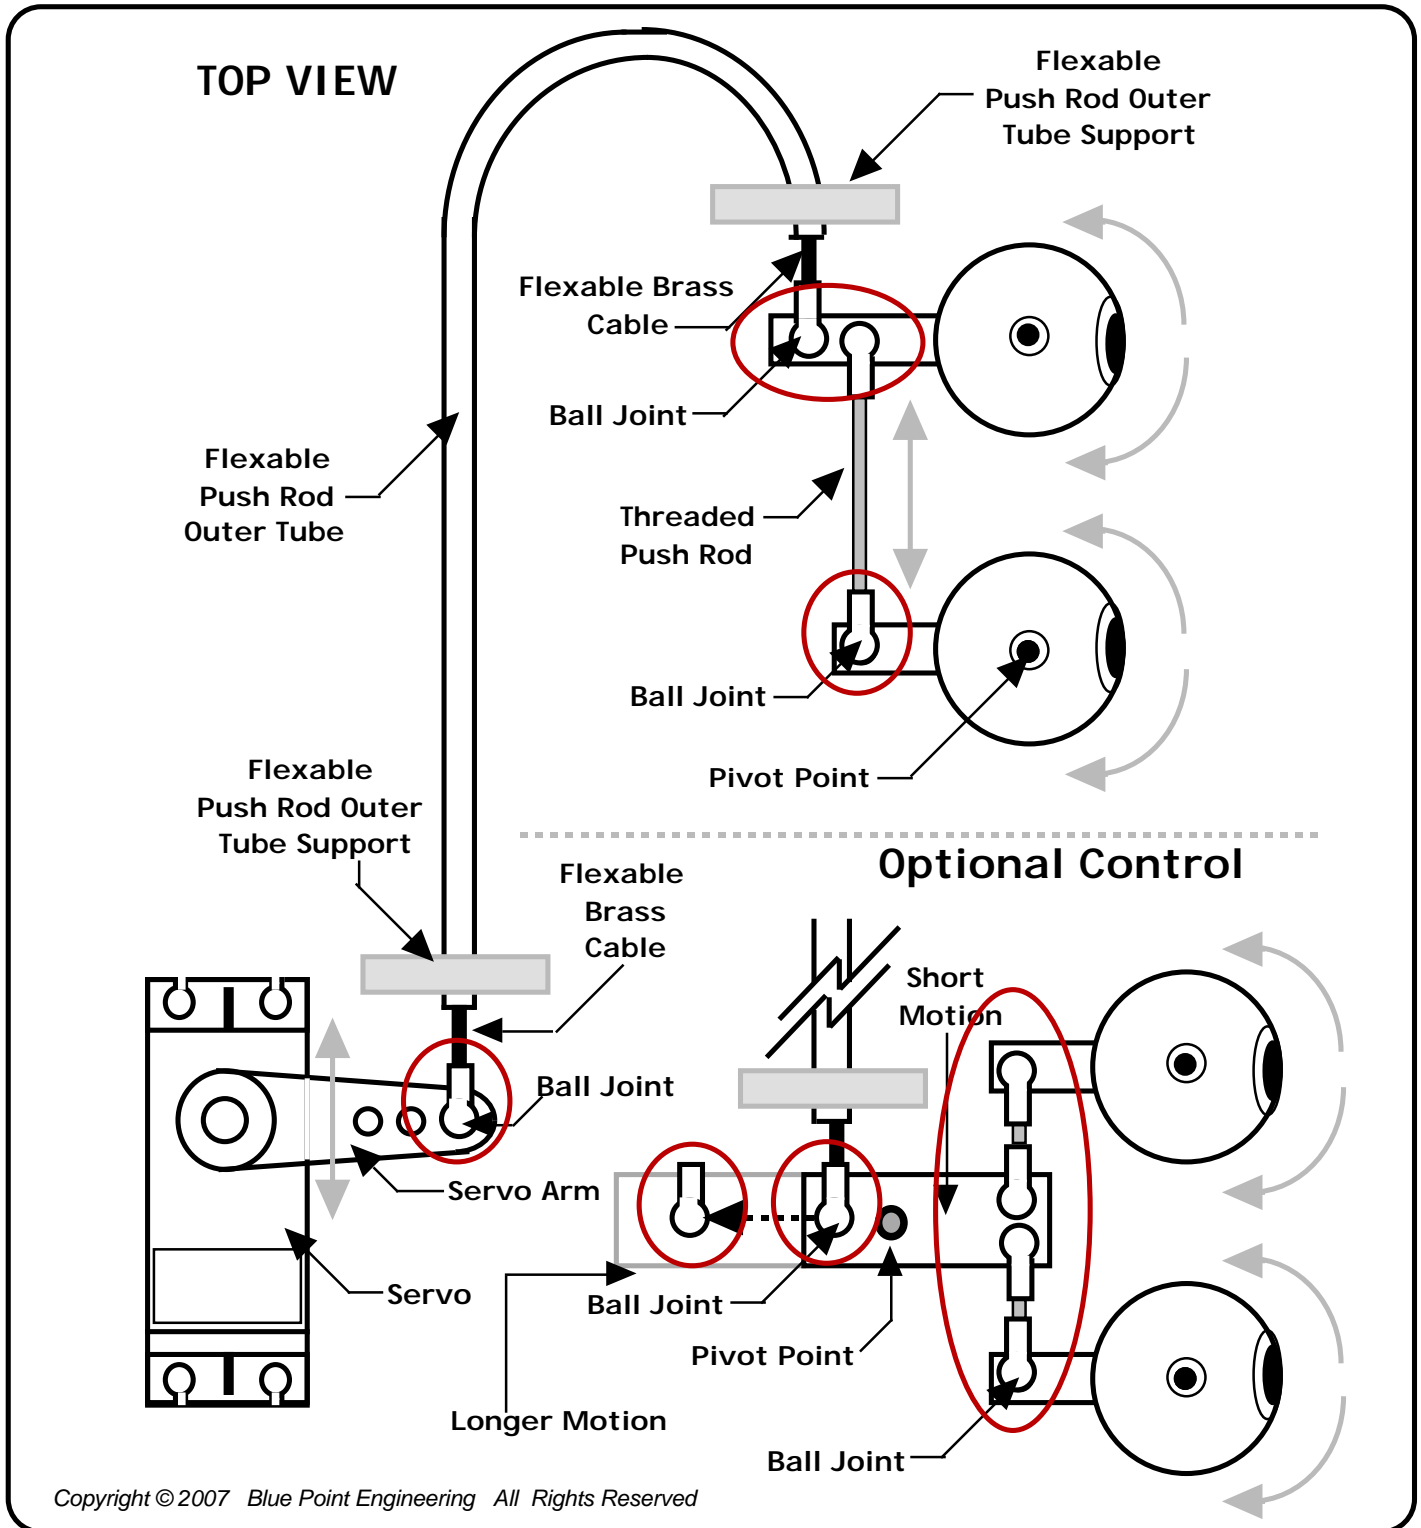

Application Example - Ball and Socket Joint

Copyright © 2007 Blue Point Engineering All Rights Reserved

Custom Equipment, Unique Electronic Products

Blue Point Engineering

Phone (303) 651-3794
www.BPEsolutions.com