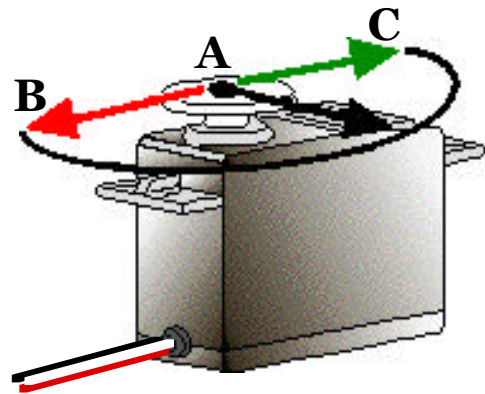

Servo Wire Code

Technical

T

R/C Servo Wire Color Code

Servo Type	Positive (+)	Signal (S)	Negative (-)
Cirrus	Red	White	Black
Futaba - J	Red	White	Black
JR	Red	Orange	Brown
Hitec	Red	Yellow	Black
Airtronics	Red	Orange	Black
	Red	White	Black
	Red	Black	Black
Airtronics - Z	Red	Blue	Black
Fleet	Red	White	Black
KO	Red	White	Black